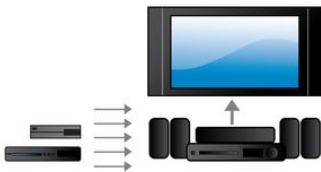

HDMI x 2

Enjoy larger-than-life 3D playback and crystal-clear 5.1 or 7.1 audio by simply plugging our player's audio HDMI x 2 output to the connection in your non-3D AV receiver.

Play & charge your iPod/iPhone

Enjoy your favorite music while charging your iPod/iPhone! Simply connect your iPod/iPhone with its USB cable to the USB port of the Home Theater System. It charges your iPod/iPhone while it plays so you can enjoy your music and not have to worry about your Apple device battery running out.