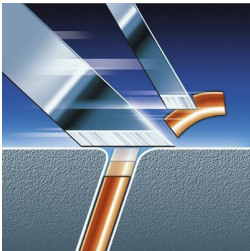

Perfectly close, even on the neck

- Flex & Pivot Action follows every curve

A fast and close shave

- Triple-Track shaving heads with 50% more shaving surface

Comfortably close

- Super Lift & Cut technology

Shaves even the shortest stubble

- Precision Cutting System

Perfect moustache and sideburn trimming

- Precision tube trimmer

asimpleswitch.com

Highlights

Flex & Pivot Action

Three independently flexing heads in a shaving unit that swivels with a full range of motion. This unique combination ensures optimum skin contact in curved areas to catch even the most problematic neck hair.

Triple-Track shaving heads

The three shaving tracks of the Triple-Track shaving heads offer 50% more shaving surface than standard, single track rotary shaving heads.

Super Lift & Cut technology

The dual blade system of this electric shaver lifts hairs to cut comfortably below skin level.

Precision Cutting System

The electric shaver has ultra thin heads with slots to shave the long hairs and holes to shave even the shortest stubble.

Precision tube trimmer

Patented tube trimmer technology for great precision and maneuverability. Perfect for contouring and trimming moustache and sideburns.