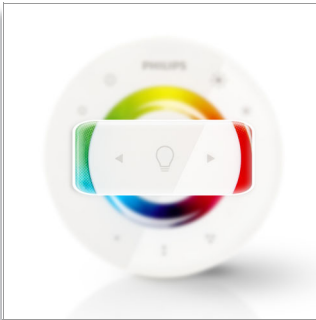

- High quality dimmable white light

Experiment with lights to create your ambiance

- Adjust colored and white light separately or together
- Adjust each light individually, or in any combination
- Control this and other SmartLink lights with one remote
- Create and store 3 favorite lighting scenes

Change all your lights with just one touch

- Easy to use remote control
- Recall your saved scene with just a touch of a button

asimpleswitch.com

PHILIPS

sense and simplicity

Highlights

16 million colors

State-of-the-art LED's create millions of colors, including white light.

Adjust colored and white light

Change color, dim or adjust intensity of colored light, dim white light. And pick the best combination of the two.

Adjust one light or all

When connected to other Philips LivingAmbiance products, you can change color, dim or adjust intensity of colored light luminaires and dim white light luminaires.

Dimming and color intensity

Adjust the brightness to suit your mood. Add more white to the color to get the perfect subtle shades.

Easy to use remote control

Simply touch to change color, dim or adjust color intensity to get your favorite setting.