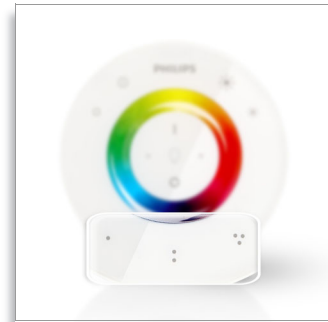

Dimming and color intensity

Adjust the brightness to suit your mood. Add more white to the color to get the perfect subtle shades.

Easy to use remote control

Simply touch to change color, dim or adjust color intensity to get your favorite setting.

High quality white light

High-quality halogens give warmer light when dimmed.

One remote for all lights

All of the LivingAmbiance products work together via the same intuitive remote control, with which you can dim or change the colour of your lights – individually or together – in any combination you please. You can recognize which products work together by looking at the box or the product itself. If there is a

SmartLink logo, it means the product will work with other SmartLink products.

Recall your scene with a touch

Press one of the three scene buttons to recall your saved lighting settings.

Store 3 lighting scenes

Set this luminaire, or a combination of luminaires, to your preferred setting. Choose your favorite color(s) (including dim and saturation level). Press and hold one of the scene buttons to store it.

Specifications