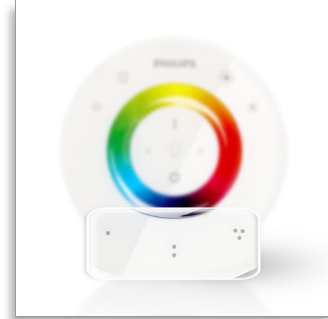

Dimming and color intensity

Adjust the brightness to suit your mood. Add more white to the color to get the perfect subtle shades.

Easy to use remote control

Simply touch to change color, dim or adjust color intensity to get your favorite setting.

High quality white light

High-quality halogens give warmer light when dimmed.

One remote for all lights

All of the LivingAmbiance products work together via the same intuitive remote control, with which you can dim or change the colour of your lights – individually or together – in any combination you please. You can recognize which products work together by looking at the box or the product itself. If there is a

SmartLink logo, it means the product will work with other SmartLink products.

Recall your scene with a touch

Press one of the three scene buttons to recall your saved lighting settings.

Store 3 lighting scenes

Set this luminaire, or a combination of luminaires, to your preferred setting. Choose your favorite color(s) (including dim and saturation level). Press and hold one of the scene buttons to store it.

Specifications