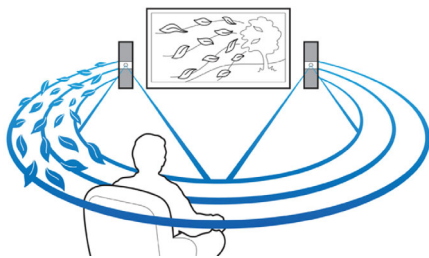

Crystal Clear Sound

Crystal Clear Sound for super clarity and realism