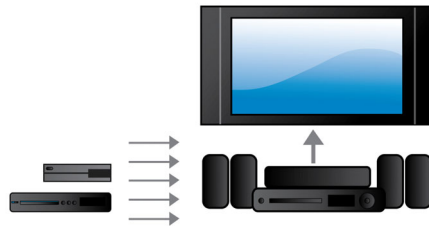

Crystal Clear Sound

Crystal Clear Sound for super clarity and realism

Full HD 3D Blu-ray

Be enthralled by 3D movies in your own living room on a Full HD 3D TV. Active 3D uses the latest generation of fast switching displays for real life depth and realism in full 1080x1920 HD resolution. By watching these images through special glasses with right and left lenses that are timed to open and close in synchrony with alternating images, the full HD 3D viewing experience is created in your home

cinema. Premium 3D movie releases on Blu-ray offer a wide, high quality selection of content. Blu-ray also delivers uncompressed surround sound for an unbelievably real audio experience.

HDMI x 2

Enjoy larger-than-life 3D playback and crystal-clear 5.1 or 7.1 audio by simply plugging our player's audio HDMI x 2 output to the connection in your non-3D AV receiver.