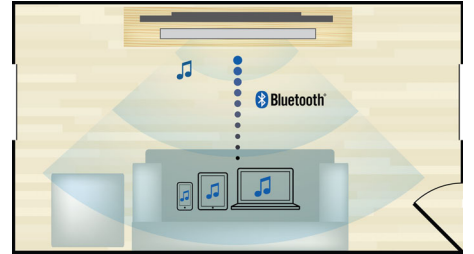

Play & charge your iPod/iPhone

Enjoy your favorite music while charging your iPod/iPhone! Simply connect your iPod/iPhone with its USB cable to the USB port of the Home Theater System. It charges your iPod/iPhone while it plays so you can enjoy your music and not have to worry about your Apple device battery running out.

Built-in WiFi

Thanks to built-in WiFi, by simply connecting your home theater directly to your home network, you can experience a rich selection of popular online services. You can enjoy some

of the best websites offering movies, pictures, infotainment and other online contents tailored to fit your TV screen.

Bluetooth wireless streaming

Bluetooth wireless music streaming from your music devices

Dolby TrueHD and DTS-HD

Dolby TrueHD and DTS-HD Master Audio Essential deliver the finest sound from your Blu-ray Discs. Audio reproduced is virtually indistinguishable from the studio master, so you hear what the creators intended for you to hear. Dolby TrueHD and DTS-HD Master Audio Essential complete your high definition entertainment experience.