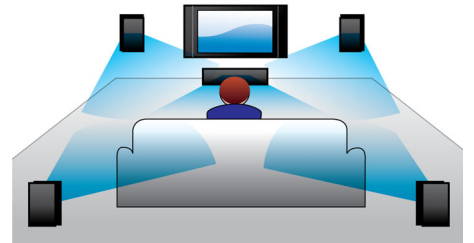

Built-in WiFi

Thanks to built-in WiFi, by simply connecting your home theater directly to your home network, you can experience a rich selection of popular online services. You can enjoy some

of the best websites offering movies, pictures, infotainment and other online contents tailored to fit your TV screen.

Bluetooth wireless streaming

Bluetooth wireless music streaming from your music devices

Dolby TrueHD and DTS-HD

Dolby TrueHD and DTS-HD Master Audio Essential deliver the finest sound from your Blu-ray Discs. Audio reproduced is virtually indistinguishable from the studio master, so you hear what the creators intended for you to hear. Dolby TrueHD and DTS-HD Master Audio Essential complete your high definition entertainment experience.