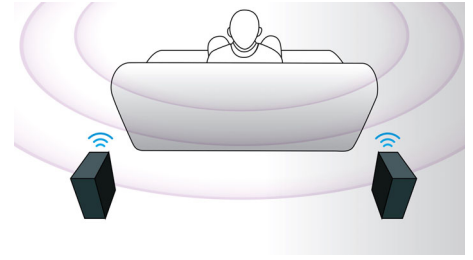

Wireless rear speakers option

Wireless rear speakers give you scalability and mobility in speaker placement. Developed using interference-free technology, wireless speakers provide full surround sound without unsightly wire connections.