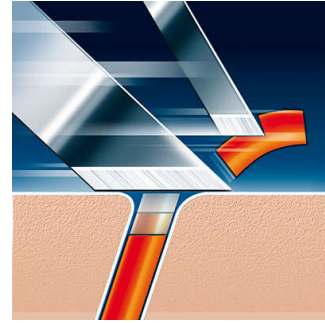

Especificaciones

Cabezales de afeitado

- Se ajusta a los tipos de producto: HQ4405, HQ4819, HQ4826, HQ322, HQ444, HQ4866, 4852XL, HQ300, HQ5817, HQ4856, HQ4825, HQ4625, HQ386, HQ284, HQ240, 4885XL, 4865XL, 4825XL, 4605X, HQ852, HQ805, HQ40, HS930, HS920, HQ4870, HQ4846, HQ4800, HQ4865, HQ4601, HQ4441, HQ384, HQ380, HQ360, HQ304, HQ302, HQ20, HQ489, HQ422, HS190, HQ132, HQ802, HQ46, HS970, HS 190, HQ4807, HQ4806, 4604X, HQ803, HQ460, HQ468, HQ340, HQ4821, HQ5430, 4816XL, 4417LC, HQ5823, HQ4411, HQ33, HQ5820, HQ4822, HQ4608, HQ36, 4853XL, 4817XL, 4606X, HQ806, HQ42, HQ5601, HQ5426,

HQ4851, HQ483, HQ4630, HQ4610, HQ4609, HQ4607, HQ420, HQ3860, HQ262, 5426LC, 4845XL, 4807XL, HQ853, HQ130, HQ5812, HQ4890, HQ4810, HQ486, HQ484, HQ443, HQ482, HQ341, HQ41, HQ362, HQ804, HS990, HQ481, HQ441, HQ404, HS890, HQ4805, HQ342, HQ402, 4603X, HQ242, HQ5813, HQ5625, HQ4847, HQ4421, HQ320, HQ222, HQ202, HQ200, 5625X, 4413LC, 201DB, HQ801, HQ30, HS775, HQ4850, HQ4830, HQ4445, HQ4401, HQ485, HQ5413, HQ4885, HQ4845, HQ4626, HQ4425, HQ382, HQ32, HQ282, HQ220, 5812XL, 4608X, 4602X, 4414LC, HQ406, HS766, HQ4407

- Cabezales por paquete: 1

HQ4/11

Destacados

Tecnología Súper Levanta y Corta

Sistema de doble cuchilla de la afeitadora Philips: la primera cuchilla levanta y la segunda corta, para conseguir un afeitado apurado y cómodo.