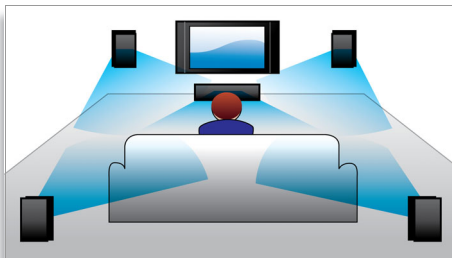

Dolby TrueHD and DTS-HD

Dolby TrueHD and DTS-HD Master Audio Essential deliver the finest sound from your

Blu-ray Discs. Audio reproduced is virtually indistinguishable from the studio master, so you hear what the creators intended for you to hear. Dolby TrueHD and DTS-HD Master Audio Essential complete your high definition entertainment experience.