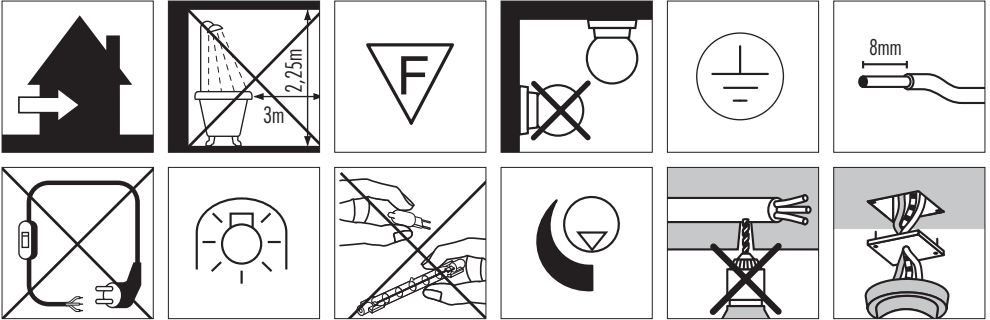

Lirio
by

PHILIPS

Distributor
Satenrozen 13
2550Kontich – Belgium

M10 000 079

Last update: 09/01/13