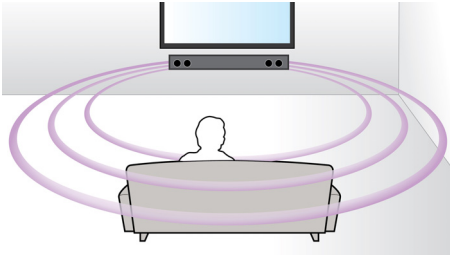

Great listening experience

- Virtual Surround Sound for a realistic movie experience
- 440W RMS power delivers great sound for movies and music

Simply enjoy all your entertainment

- Dock included for convenient playback from your iPod/iPhone
- Full HD 3D Blu-ray for a truly immersive 3D movie experience
- Karaoke for fun and exciting song contests at home
- CinemaPerfect HD for clearer and sharper video playback
- Instant 2D to 3D conversion for a lifelike movie experience
- Internet radio to enjoy the world of online radio channels
- Turn your Smartphone into a remote for Philips AV products
- Built-in WiFi to enjoy your connected media wirelessly

Designed to enhance your cinema at home

- Wireless subwoofer for clutter free placement

PHILIPS

Highlights

Virtual Surround Sound

Philips Virtual Surround Sound produces rich and immersive surround sound from less than five-speaker system. Highly advanced spatial algorithms faithfully replicate the sonic characteristics that occur in an ideal 5.1-channel environment. Any high quality stereo source is transformed into true-to-life, multi-channel surround sound. No need to purchase extra speakers, wires or speaker stands to appreciate room-filling sound.

improved color processing, the engine produces sharp, deep images on screen.

Instant 2D to 3D conversion

Enjoy 3D movie excitement in your home using your existing 2D movie collection. Instant 3D conversion uses the latest digital technology to analyze 2D video content to distinguish between foreground and background objects. This detail generates a depth map that converts normal 2D video formats, into exciting 3D. Along with your compatible 3D TV, you are now ready to experience full HD 3D.