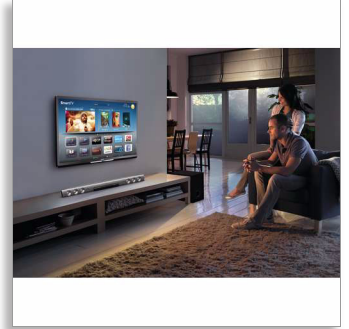

Philips
Blu-ray Soundbar Home
theater

3D Blu-ray
Wireless subwoofer
Built-in WiFi

HTB5150KD

Powerful surround sound, no clutter

Obsessed with Sound

Enjoy wide surround sound without the clutter. Philips soundbar home theater HTB5150D with Virtual Surround Sound incorporates a complete home theater system, including high definition Blu-ray disc Playback in a single unit!

Great listening experience

- Virtual Surround Sound for a realistic movie experience
- 440W RMS power delivers great sound for movies and music

Simply enjoy all your entertainment

- Dock included for convenient playback from your iPod/iPhone
- Full HD 3D Blu-ray for a truly immersive 3D movie experience
- Karaoke for fun and exciting song contests at home
- CinemaPerfect HD for clearer and sharper video playback
- Instant 2D to 3D conversion for a lifelike movie experience
- Internet radio to enjoy the world of online radio channels
- Turn your Smartphone into a remote for Philips AV products
- Built-in WiFi to enjoy your connected media wirelessly

Designed to enhance your cinema at home

- Wireless subwoofer for clutter free placement

PHILIPS

Highlights

Virtual Surround Sound

Philips Virtual Surround Sound produces rich and immersive surround sound from less than five-speaker system. Highly advanced spatial algorithms faithfully replicate the sonic characteristics that occur in an ideal 5.1-channel environment. Any high quality stereo source is transformed into true-to-life, multi-channel surround sound. No need to purchase extra speakers, wires or speaker stands to appreciate room-filling sound.