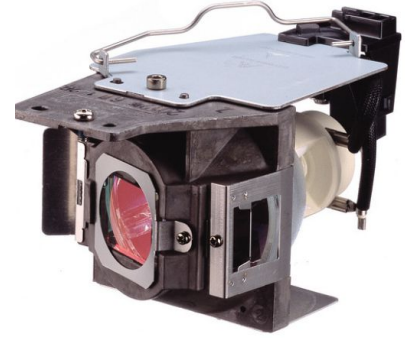

MPN: ML12344

Projector Lamp for Benq 2000 Hours, 180 Watts fit for BenQ Projector W1070, W1080ST, HT1075, HT1085ST

CoreParts offer a wide range of good Quality Projector Lamps for competitive prices, all manufactured by high quality, certified and trusted suppliers.

- High Quality
- Tested and certified
- Matching Performance
- Reliable with 12 months Warranty

Specifications

Features	Brand compatibility	Benq
	Bulb power	180 W
	Compatibility	W1070, W1080ST
	Service life of lamp	2000 h
Technical details	Quantity per pack	1 pc(s)
Vendor information	Brand Name	CoreParts
	Warranty	1 Year(s)
Weight & dimensions	Package type	Box