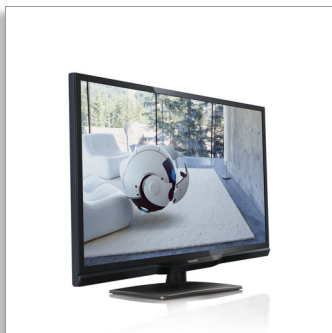

Philips 3100 series
Full HD Ultra-Slim LED TV
with Digital Crystal Clear

56 cm (22")
Full HD 1080p
DVB-T/C

22PFL3108H

Pure Entertainment

Full HD Ultra-Slim LED TV

Enjoy the Philips 3108 series Full HD LED TV powered by Digital Crystal Clear for extremely vivid images combined with a minimalist TV design. Take one home for a memorable viewing experience in any room.

Control how you share and record on the big screen

- PC Input lets you use your TV as a PC monitor

Brings entertainment to life

- Full HD LED TV—brilliant LED images with incredible contrast
- 100Hz Perfect Motion Rate (PMR) for clear motion sharpness
- Digital Crystal Clear to enhance picture quality
- One HDMI input and easy link for integrated connectivity
- USB for multimedia playback

PHILIPS

Highlights

PC input

Use your TV as a monitor. Simply connect using an HDMI-DVI cable/converter and you are ready to go.

Full HD LED TV

Picture quality matters. Regular HDTVs deliver quality, but you expect the best. Imagine breathtakingly crisp detail paired with high brightness, incredible contrast, sharp motion definition, realistic colours and a true to life picture—as well as low power consumption. Well, look no further. Full HD LED delivers more detail than standard HDTVs. And more detail in the image means a more intense viewing experience for you.

Specifications

Picture/Display

- Display: LED Full HD
- Diagonal screen size: 22 inch / 56 cm
- Panel resolution: 1920 x 1080p
- Aspect ratio: 16:9
- Brightness: 250 cd/m²
- Picture enhancement: Digital Crystal Clear, 100 Hz Perfect Motion Rate