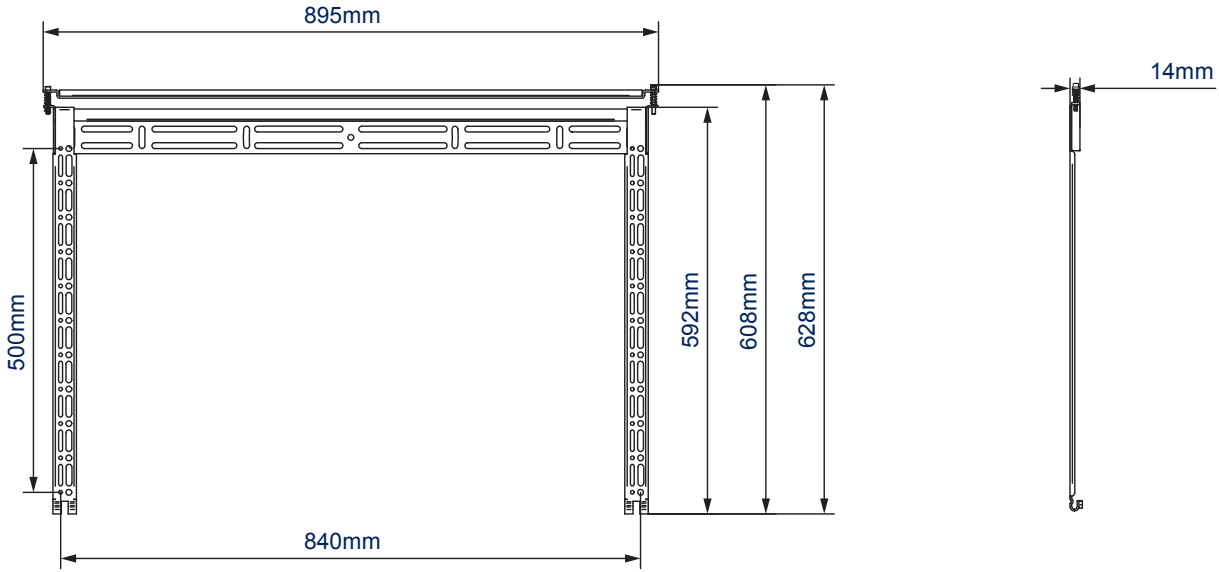

FRONT VIEW

SIDE VIEW