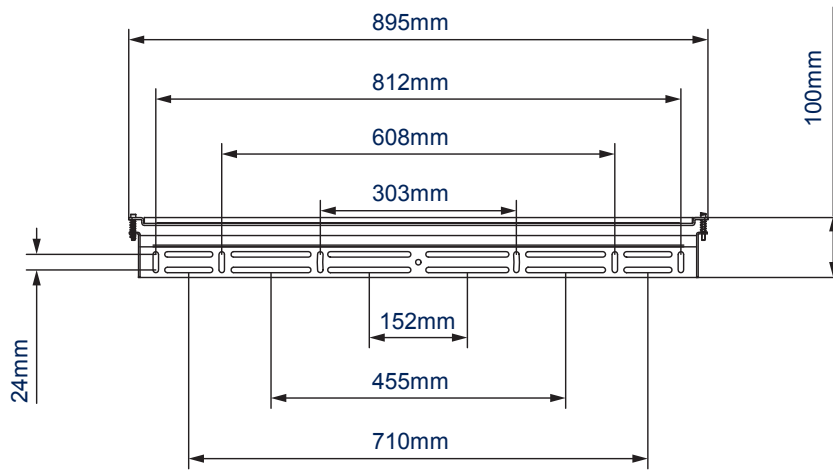

SPECIFICATION

Recommended screen size ¹	49" - 80"
Max load	70kg
Universal fixings	up to 840mm x 500mm
VESA® compatibility	up to 800 x 500
Colour	Black

FEATURES

- Ultra-slim design mounts screens only 14mm from the wall
- Patented 'Torsion-Lock' security helps prevent un-authorized removal of the screen
- Features OWLS™ (On Wall Levelling System) to allow the wall plate to be levelled once mounted, eradicating the need to re-drill the wall
- Suitable for concrete or brick walls
- Post installation screen alignment for perfect screen positioning
- Security locking screws, Allen key and locking bars provided for a secure installation
- Supplied pre-assembled to reduce install times
- Simple 'hook-on' installation
- All mounting hardware included

¹Guideline only: mounting screens outside of this recommended screen size (within reason) will be fine as long as the screen has a compatible mounting pattern and the weight limit is not exceeded.

Ultra-slim design mounts screens only 14mm from the wall

WALL PLATE

PACKING INFORMATION

COLOUR:	ORDER REF:	EAN CODE:	MASTER CARTON QTY:	INNER CARTON QTY:	MASTER CARTON WEIGHT:	MASTER CARTON CUBE:
Black	BT8220/B	5019318082023	4	2	13.6kg	0.048cbm

ACCESSORIES AND RELATED PRODUCTS