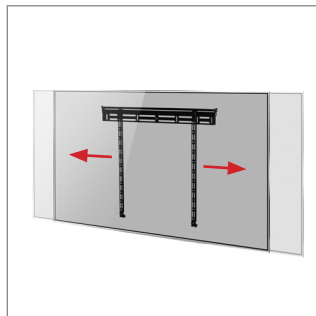

Post installation screen alignment for perfect positioning every time