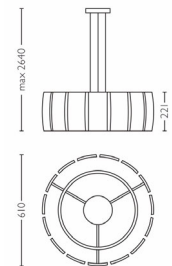

Lirio by Philips
Suspension light

PORTIO
white

40252/31/LI