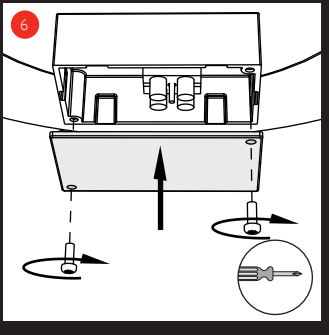

CREATE **LIGHT CONTROL SHADOW**

40755/**/L

Lirio

by

PHILIPS

CREATE **LIGHT CONTROL SHADOW**

40756/**/LI

Lirio®