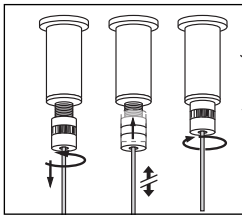

CREATE **LIGHT CONTROL SHADOW**

40755/**/L

Lirio

by

PHILIPS

CREATE **LIGHT CONTROL SHADOW**

40756/**/LI

Lirio®

by

PHILIPS

CREATE **LIGHT CONTROL** SHADOW