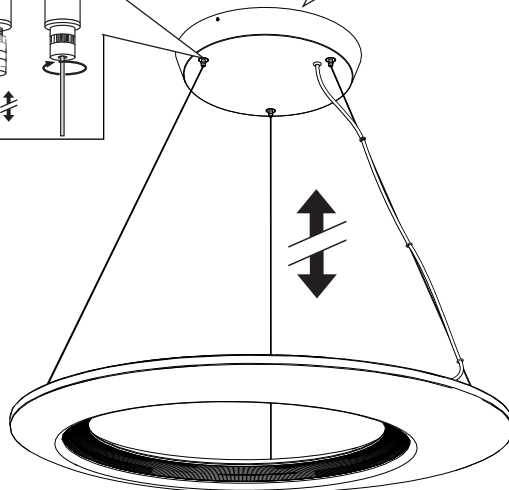

CREATE **LIGHT CONTROL SHADOW**

40755/**/L

Lirio

by

PHILIPS

CREATE **LIGHT CONTROL SHADOW**

40756/**/LI

Lirio®

by

PHILIPS

CREATE **LIGHT CONTROL** SHADOW