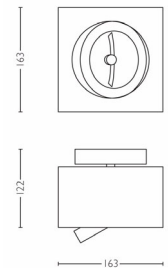

Lirio by Philips
Spot light

BLOQ
white

57000/31/LI