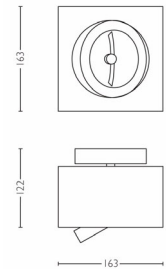

Lirio by Philips
Spot light

BLOQ
white

57000/31/LI