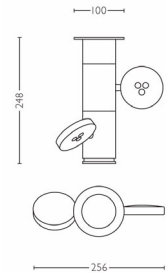

Lirio by Philips
Spot light

Torno
LED

57142/31/LI