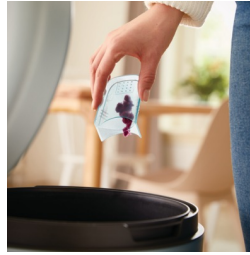

Easy to use

- The pill container is easy to remove and empty
- The cleaning brush helps to clean your appliance after use
- 2 Philips AA batteries are included in the package

Highlights

Large blade surface

Large blade surface ensures that larger area of the garment is covered at the same time, hence less strokes are needed to make your garment look new again

8800 rounds/min blade rotation

Blades rotate up to 8800 rounds/min for effective and quick removal of the fabric pills from your garments

Large removable pill container

The container, where the shaved off pills are stored, is easy to remove and empty.

Special design shavinghead

Due to the mesh with 3 different sizes of holes, all sizes of fabric pills will be drawn into it and effectively removed from the fabric.