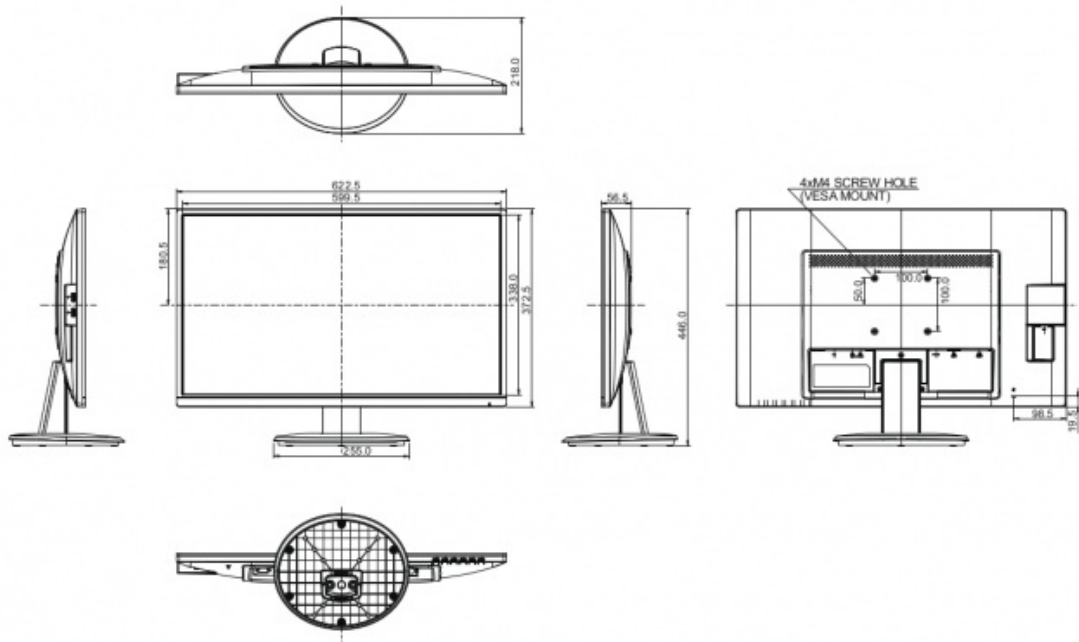

8. DIMENSIONS / WEIGHT

DIMENSIONS W X H X D	622.5 x 446 x 218 mm
WEIGHT	4.4 kg

All trademarks and registered trademarks acknowledged. E & O E. Specification subject to change without notice. All LCD's comply with ISO-9241-307:2008 in connection with pixel defects.