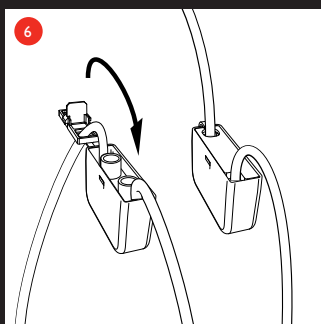

Lirio

by

PHILIPS

Distributor
Satenrozen 13
2550 Kontich – Belgium
40607/**/16
4404.018.31901
Last update: 07/05/12

CREATE **LIGHT CONTROL SHADOW**