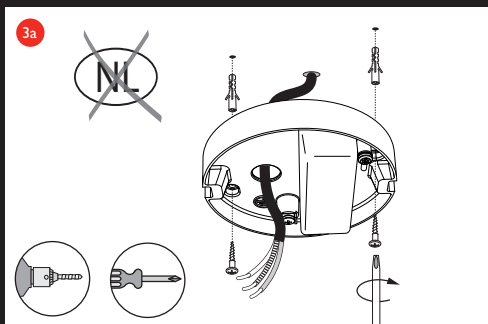

Lirio

by

PHILIPS

Distributor
Satenrozen 13
2550 Kontich – Belgium
40607/**/16
4404.018.31901
Last update: 07/05/12

CREATE **LIGHT CONTROL SHADOW**