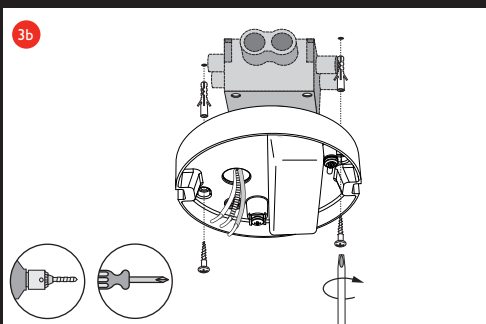

Lirio

by

PHILIPS

Distributor
Satenrozen 13
2550 Kontich – Belgium
40607/**/16
4404.018.31901
Last update: 07/05/12

CREATE **LIGHT CONTROL SHADOW**