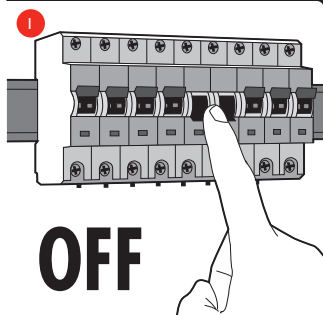

Lirio

by

PHILIPS

Distributor
Satenrozen 13
2550 Kontich – Belgium
40607/**/16
4404.018.31901
Last update: 07/05/12

CREATE **LIGHT CONTROL SHADOW**