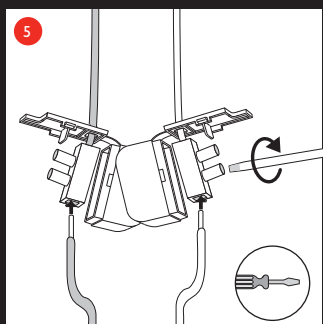

Lirio

by

PHILIPS

Distributor
Satenrozen 13
2550 Kontich – Belgium
40607/**/16
4404.018.31901
Last update: 07/05/12

CREATE **LIGHT CONTROL SHADOW**