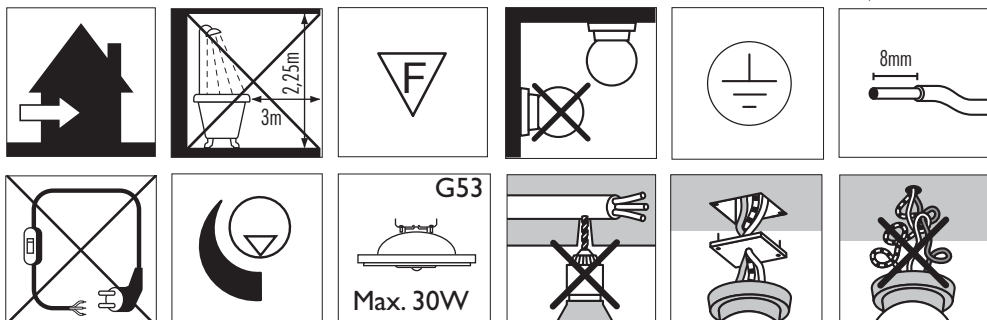

Lirio

by

PHILIPS

Distributor
Satenrozen 13
2550 Kontich – Belgium
40607/**/16
4404.018.31901
Last update: 07/05/12

CREATE **LIGHT CONTROL SHADOW**