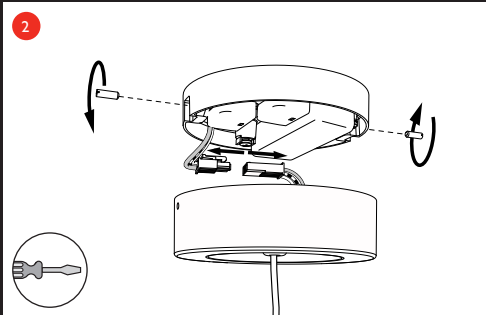

Lirio

by

PHILIPS

Distributor
Satenrozen 13
2550 Kontich – Belgium
40607/**/16
4404.018.31901
Last update: 07/05/12

CREATE **LIGHT CONTROL SHADOW**