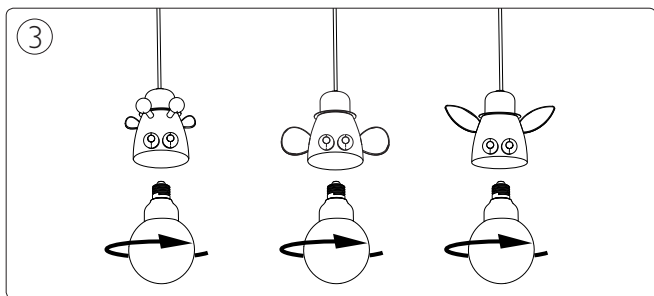

# PHILIPS

Incl.

**A**

**B**

Philips Lighting Contact Centre  
Int. Business Reply Service  
I.B.R.S. / C.C.R.I. Numéro 10461  
5600 VB Eindhoven  
Pays-Bas / The Netherlands

[www.philips.com/homelighting](http://www.philips.com/homelighting)  
☎ +800 7445 4775