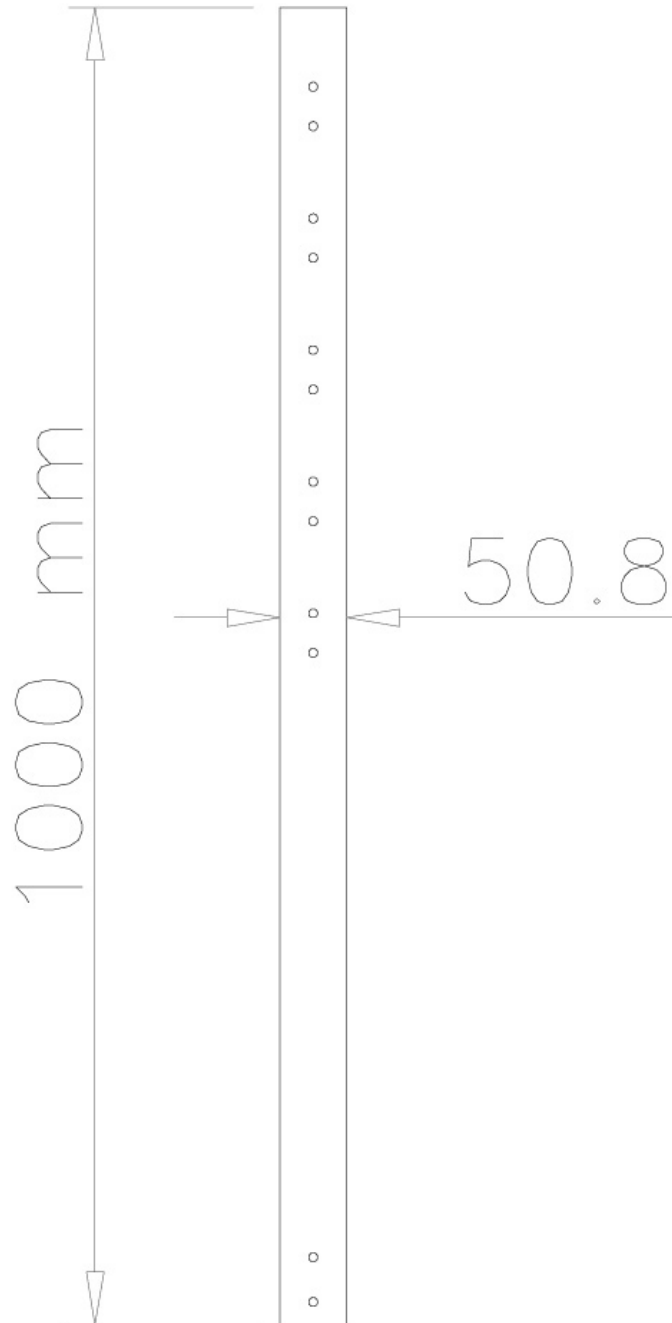

FPMA-CP100

SPECIFICATIONS

GENERAL

Min. weight	0
Max. weight	50
Screens	1

FUNCTIE

Type	Fixed
Height adjustment	100 cm
Adjustment type	Manual

INFORMATION

Color	Silver
Main material	Steel
Warranty	5 year

*Please note: The inch sizes stated are just an indication, combined with the weight and VESA sizes. The maximum weight and VESA size are absolute restrictions for the products and should not be exceeded.

NEOMOUNTS FPMA-CP100 EXTENSION POLE TV CEILING MOUNT - H 100 CM

Neomounts

Neomounts

Neomounts FPMA-CP100 Extension pole TV ceiling mount - h 100 cm - max 50 kg - suitable for FPMA-C200/C400SILVER, PLASMA-C100 - silver

This Neomounts flatscreen mount pole, model FPMA-CP100, allows you to stretch the distance from the flat screen to the ceiling with 154 centimetres. Ideal with the use of high ceilings.

This pole replaces the original pole which comes with the mount. The diameter is 5 cm. The extension tube is equipped with cable management. Hide your cables in the column to keep it nice and tidy.

Different models and lengths poles available to suit following flat screen mounts: FPMA-C200BLACK, FPMA-C200D, FPMA-C400BLACK, PLASMA-C100BLACK & PLASMA-C100D. Model PLASMA-C100BLACK & PLASMA-C100D need two poles!

All installation material is included with the product.

FPMA-CP100

NEOMOUNTS FPMA-CP100 EXTENSION POLE TV
CEILING MOUNT - H 100 CM

Neomounts

Measuring unit: mm