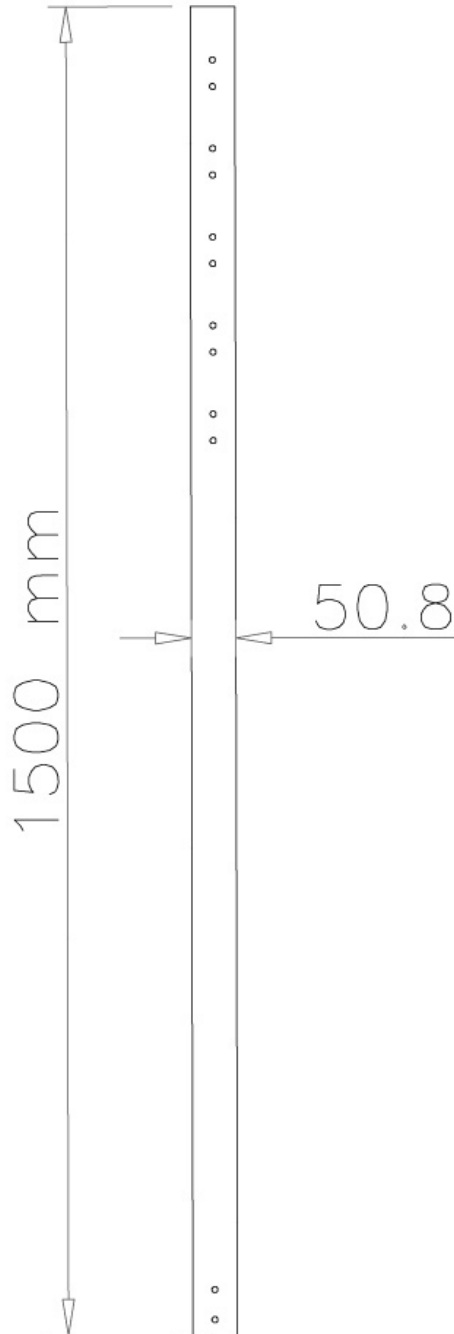

FPMA-CP150

NEOMOUNTS EXTENSION POLE CEILING

Neomounts

Measuring unit: mm