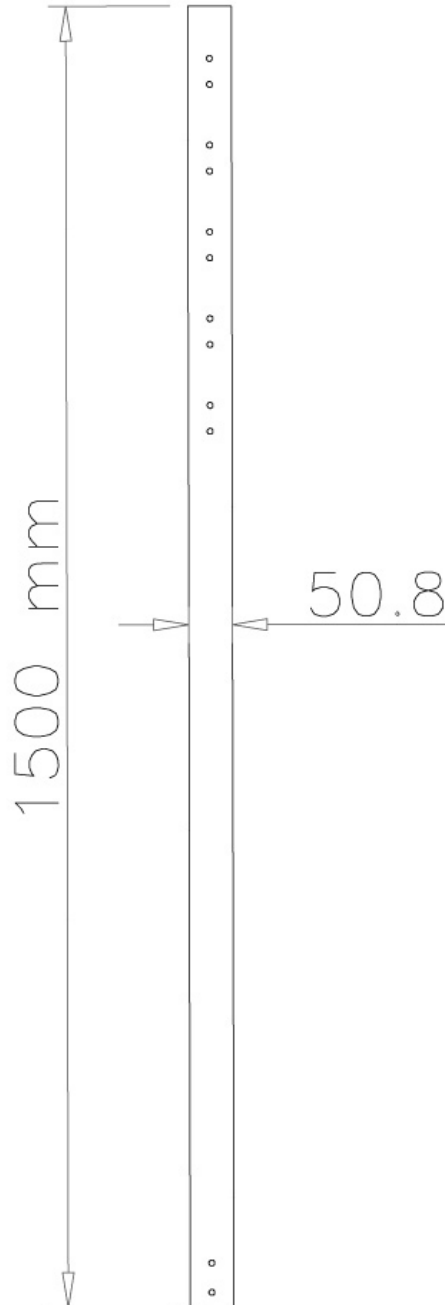

FPMA-CP150

NEOMOUNTS FPMA-CP150 EXTENSION POLE TV CEILING MOUNT - H 150 CM

Neomounts

Measuring unit: mm