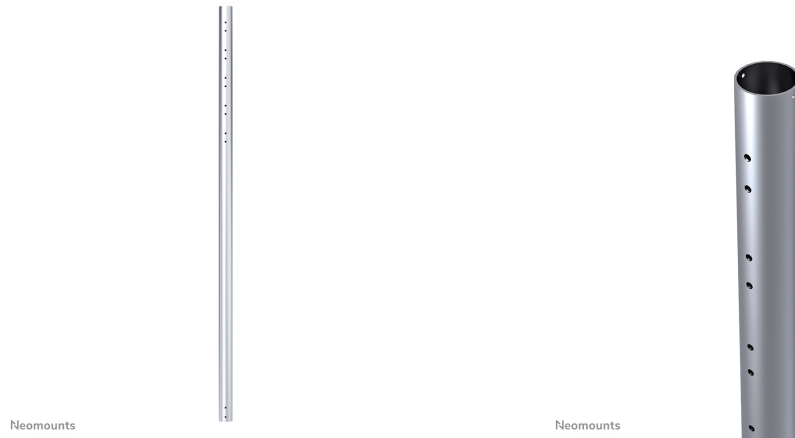

FPMA-CP150

NEOMOUNTS FPMA-CP150 EXTENSION POLE TV CEILING MOUNT - H 150 CM

SPECIFICATIONS

GENERAL

Min. weight	0
Max. weight	50
Screens	1

FUNCTIE

Type	Fixed
Height adjustment	150 cm
Adjustment type	Manual

INFORMATION

Color	Silver
Main material	Steel
Warranty	5 year

*Please note: The inch sizes stated are just an indication, combined with the weight and VESA sizes. The maximum weight and VESA size are absolute restrictions for the products and should not be exceeded.

Neomounts FPMA-CP150 Extension pole TV ceiling mount - h 150 cm - max 50 kg - suitable for FPMA-C200/C400SILVER, PLASMA-C100 - silver

This Neomounts flatscreen mount pole, model FPMA-CP150, allows you to stretch the distance from the flat screen to the ceiling with 204 centimetres. Ideal with the use of high ceilings.

This pole replaces the original pole which comes with the mount. The diameter is 5 cm. The extension tube is equipped with cable management. Hide your cables in the column to keep it nice and tidy.

Different models and lengths poles available to suit following flat screen mounts: FPMA-C200BLACK, FPMA-C200D, FPMA-C400BLACK, PLASMA-C100BLACK & PLASMA-C100D. Model PLASMA-C100BLACK & PLASMA-C100D need two poles!