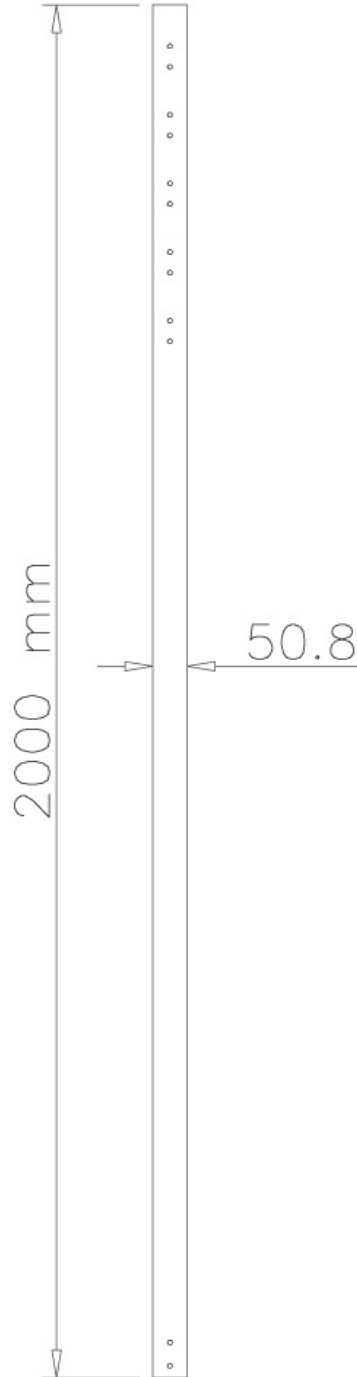

FPMA-CP200

NEOMOUNTS EXTENSION POLE CEILING

Neomounts

Measuring unit: mm