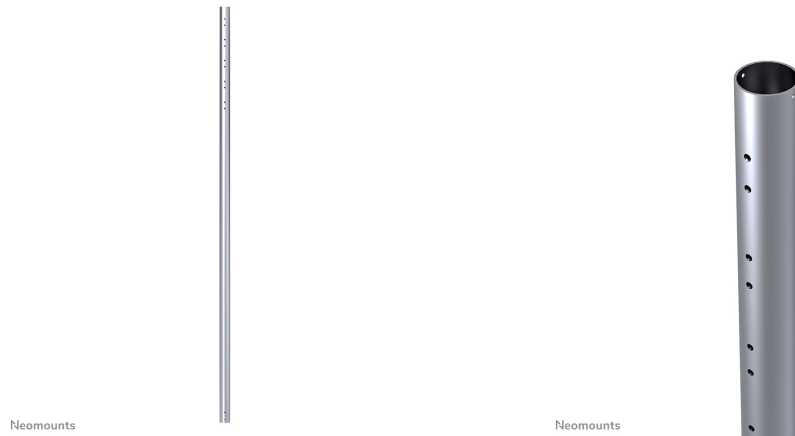

FPMA-CP200

NEOMOUNTS FPMA-CP200 EXTENSION POLE TV CEILING MOUNT - H 200 CM

SPECIFICATIONS

GENERAL

Min. weight	0
Max. weight	50
Screens	1

FUNCTIE

Type	Fixed
Height adjustment	200 cm
Adjustment type	Manual

INFORMATION

Color	Silver
Main material	Steel
Warranty	5 year

*Please note: The inch sizes stated are just an indication, combined with the weight and VESA sizes. The maximum weight and VESA size are absolute restrictions for the products and should not be exceeded.

Neomounts FPMA-CP200 Extension pole TV ceiling mount - h 200 cm - max 50 kg - suitable for FPMA-C200/C400SILVER, PLASMA-C100 - silver

This Neomounts flatscreen mount pole, model FPMA-CP200, allows you to stretch the distance from the flat screen to the ceiling with 254 centimetres. Ideal with the use of high ceilings.

This pole replaces the original pole which comes with the mount. The diameter is 5 cm. The extension tube is equipped with cable management. Hide your cables in the column to keep it nice and tidy.

Different models and lengths poles available to suit following flat screen mounts: FPMA-C200BLACK, FPMA-C200D, FPMA-C400BLACK, PLASMA-C100BLACK & PLASMA-C100D. Model PLASMA-C100BLACK & PLASMA-C100D need two poles!