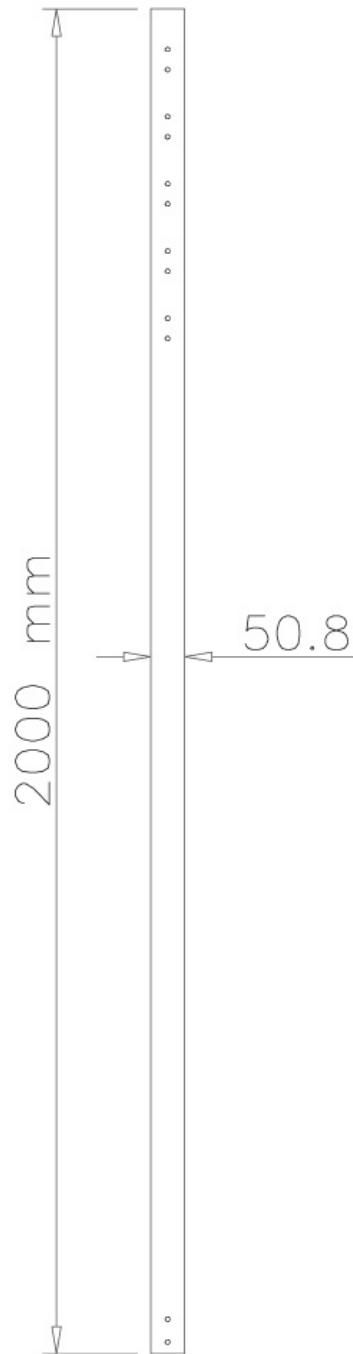

FPMA-CP200

NEOMOUNTS FPMA-CP200 EXTENSION POLE TV CEILING MOUNT - H 200 CM

Neomounts

Measuring unit: mm