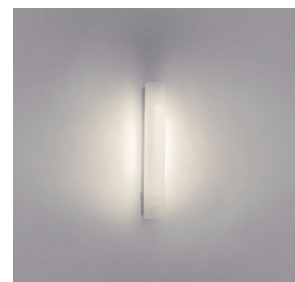

Philips myBathroom
Wall light

Vitalise
chrome

myBathroom

34093/11/16

Freshen up with beautiful natural light

The Philips myBathroom Vitalise wall light can be installed vertically or horizontally to suit your purpose. Either way, it lets you enjoy high-quality diffused light that reveals true skin colour and lights up the room.

Designed for your bathroom

- True skin colour with high-quality light
- IP44, perfectly suited for your bathroom

Sustainable light solutions

- Energy saving
- Warm white light
- Philips bulb always included

Special characteristics

- On/off switch on article
- Vertical and horizontal wall mounting possible

PHILIPS

Highlights

True skin colour

This Philips bathroom light makes colours reflect in a natural and accurate way, just the way the sun would do.

Specifications

Design and finishing

- Material: glass, metal
- Colour: chrome

Extra feature/accessory incl.

- Perfectly suited for horizontal/vertical mounting

Product dimensions and weight

- Height: 6.0 cm
- Length: 38.8 cm
- Width: 7.7 cm
- Net weight: 0.876 kg