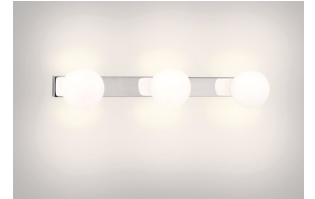

Philips myBathroom
Wall light

Drops
chrome

myBathroom

34055/11/16

Freshen up with beautiful natural light

The Philips myBathroom Drops wall light drips with simple perfection. With a high quality glass diffuser and chrome base, the handsome lamp shows skin in its correct color, while clearly illuminating the room.

Special characteristics

- Vertical and horizontal wall mounting possible

PHILIPS

Wall light
Drops chrome

340551116

Highlights

True skin color

This Philips bathroom light makes colors reflect in a natural and accurate way. Just the way the sun would do.

Warm white light

Light can have different color temperatures, indicated in units called Kelvin (K). Lamps with a low Kelvin value produce a warm, more cosy light, while those with a higher Kelvin value produce a cool, more energising light. This Philips lamp offers warm white light for a cosy atmosphere.

Vertical and horizontal

This lamp can be installed vertically or horizontally, just the way you like it.

Specifications

Design and finishing

- Material: glass, metal
- Color: chrome

Extra feature/accessory incl.