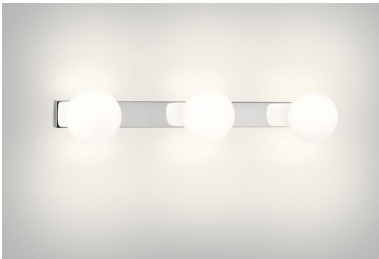

Philips myBathroom
Wall light

Drops
chrome

myBathroom

34055/11/16

Freshen up with beautiful natural light

The Philips myBathroom Drops wall light drips with simple perfection. With a high quality glass diffuser and chrome base, the handsome lamp shows skin in its correct color, while clearly illuminating the room.

Special characteristics

- Vertical and horizontal wall mounting possible

PHILIPS

Wall light
Drops chrome

340551116

Highlights

True skin color

This Philips bathroom light makes colors reflect in a natural and accurate way. Just the way the sun would do.

Warm white light

Light can have different color temperatures, indicated in units called Kelvin (K). Lamps with a low Kelvin value produce a warm, more cosy light, while those with a higher Kelvin value produce a cool, more energising light. This Philips lamp offers warm white light for a cosy atmosphere.

Vertical and horizontal

This lamp can be installed vertically or horizontally, just the way you like it.

Specifications

Design and finishing

- Material: glass, metal
- Color: chrome

Extra feature/accessory incl.