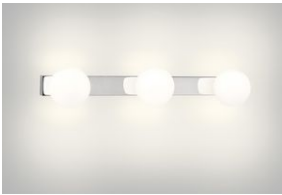

Warm white light

Light can have different color temperatures, indicated in units called Kelvin (K). Lamps with a low Kelvin value produce a warm, more cosy light, while those with a higher Kelvin value produce a cool, more energising light. This Philips lamp offers warm white light for a cosy atmosphere.