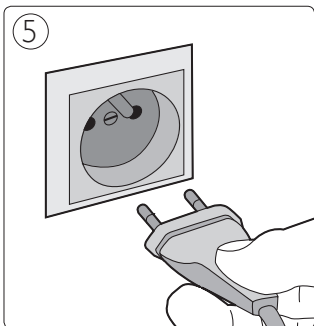

# PHILIPS

Incl.

Philips Lighting Contact Centre  
Int. Business Reply Service  
I.B.R.S. / C.C.R.I. Numéro 10461  
5600 VB Eindhoven  
Pays-Bas / The Netherlands

[www.philips.com/homelighting](http://www.philips.com/homelighting)  
 +800 7445 4775