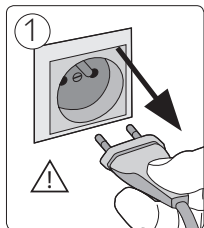

# PHILIPS

Incl.

Philips Lighting Contact Centre  
Int. Business Reply Service  
I.B.R.S. / C.C.R.I. Numéro 10461  
5600 VB Eindhoven  
Pays-Bas / The Netherlands

[www.philips.com/homelighting](http://www.philips.com/homelighting)  
 +800 7445 4775