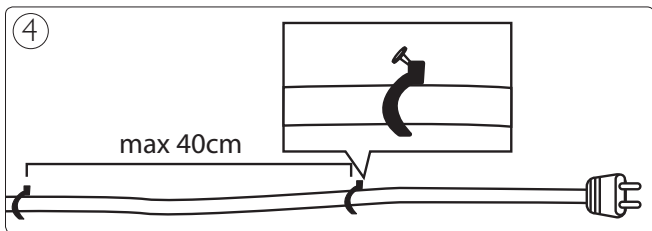

# PHILIPS

Incl.

Philips Lighting Contact Centre  
Int. Business Reply Service  
I.B.R.S. / C.C.R.I. Numéro 10461  
5600 VB Eindhoven  
Pays-Bas / The Netherlands

[www.philips.com/homelighting](http://www.philips.com/homelighting)  
 +800 7445 4775