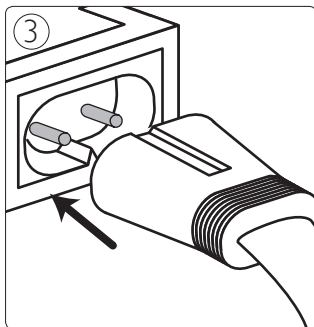

# PHILIPS

Incl.

Philips Lighting Contact Centre  
Int. Business Reply Service  
I.B.R.S. / C.C.R.I. Numéro 10461  
5600 VB Eindhoven  
Pays-Bas / The Netherlands

[www.philips.com/homelighting](http://www.philips.com/homelighting)  
 +800 7445 4775