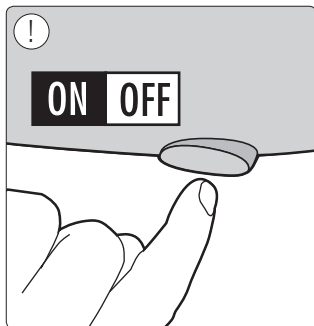

# PHILIPS

Incl.

Philips Lighting Contact Centre  
Int. Business Reply Service  
I.B.R.S. / C.C.R.I. Numéro 10461  
5600 VB Eindhoven  
Pays-Bas / The Netherlands

[www.philips.com/homelighting](http://www.philips.com/homelighting)  
 +800 7445 4775