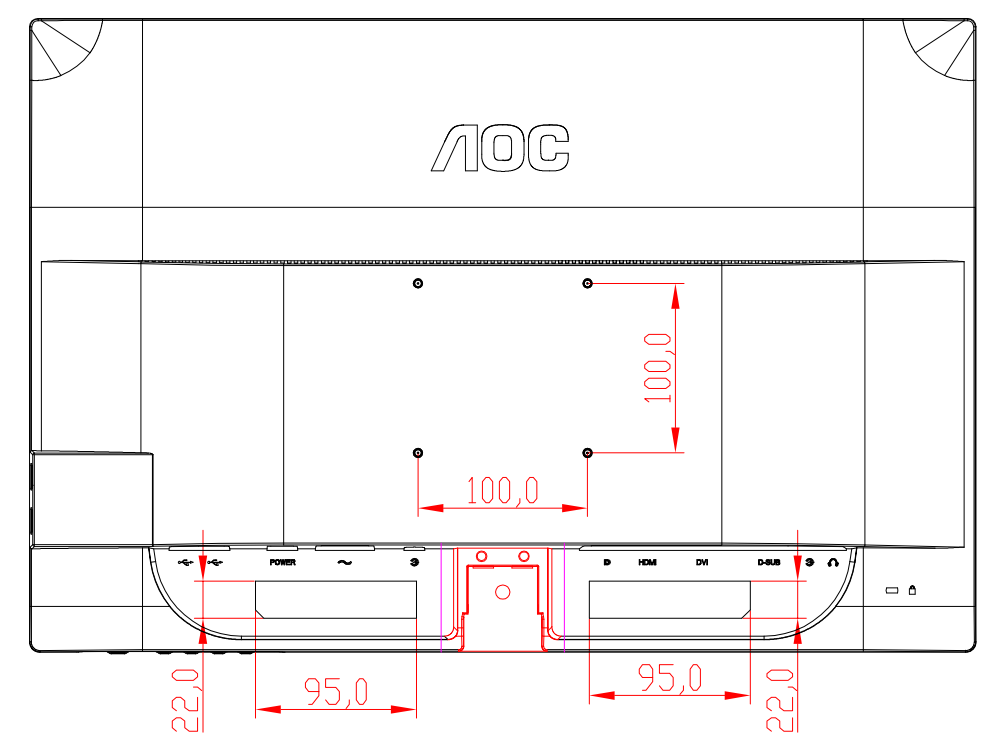

AOC i2460Pxqu WITHOUT STAND 6VIEW

尺寸区分	公差
~50	±0.1
50~150	±0.15
150~250	±0.2
250~400	±0.25
400~	±0.3

TPV DISPLAY TECHNOLOGY (CHINA) CO., LTD.
 Tel: 86-010-87563000
 Fax: 86-010-87563152

DRAWN BY:	FINISH:	COLOR:	UNIT:	SCALE:	
CHECKED BY:	MATERIAL:	WALL THICKNESS:		DATE:	
APPROVED BY:	PART NAME:	PART NO.		VERSION:	

AOC i2460Pxqu OUTLINE

Height adjust

Pivot 90°

尺寸区分	公差
~50	±0.1
50~150	±0.15
150~250	±0.2
250~400	±0.25
400~	±0.3

TPV DISPLAY TECHNOLOGY (CHINA) CO., LTD.

Tel: 86-010-87563000
Fax: 86-010-87563152

DRAWN BY:	FINISH:	COLOR:	UNIT:	SCALE:	
CHECKED BY:	MATERIAL:	WALL THICKNESS:		DATE:	
APPROVED BY:	PART NAME:	PART NO.		VERSION:	