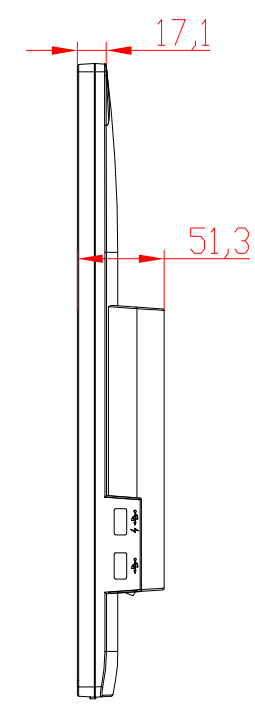

AOC i2460Pxqu WITHOUT STAND 6VIEW

尺寸区分	公差
~50	±0.1
50~150	±0.15
150~250	±0.2
250~400	±0.25
400~	±0.3

TPV DISPLAY TECHNOLOGY (CHINA) CO., LTD.
 Tel: 86-010-87563000
 Fax: 86-010-87563152

DRAWN BY:	FINISH:	COLOR:	UNIT:	SCALE:	
CHECKED BY:	MATERIAL:	WALL THICKNESS:		DATE:	
APPROVED BY:	PART NAME:	PART NO.		VERSION:	

AOC i2460Pxqu OUTLINE

Height adjust

Pivot 90°

尺寸区分	公差
~50	±0.1
50~150	±0.15
150~250	±0.2
250~400	±0.25
400~	±0.3

TPV DISPLAY TECHNOLOGY (CHINA) CO., LTD.

Tel: 86-010-87563000
Fax: 86-010-87563152

DRAWN BY:	FINISH:	COLOR:	UNIT:	SCALE:	
CHECKED BY:	MATERIAL:	WALL THICKNESS:		DATE:	
APPROVED BY:	PART NAME:	PART NO.		VERSION:	