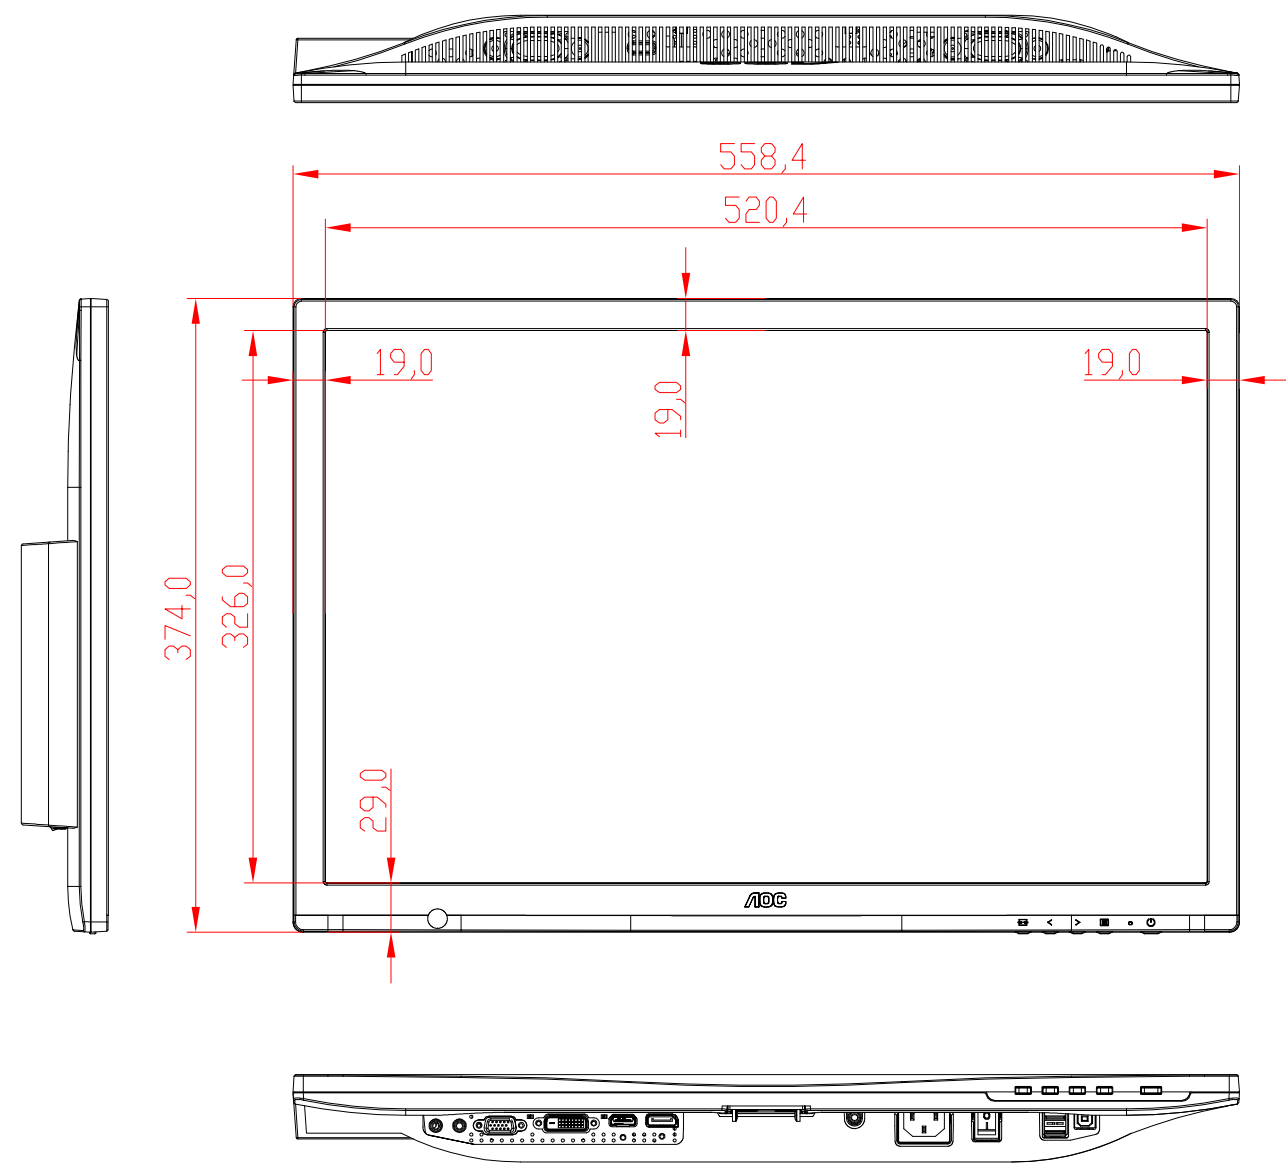

AOC i2460Pxqu WITHOUT STAND 6VIEW

尺寸区分	公差
~50	±0.1
50~150	±0.15
150~250	±0.2
250~400	±0.25
400~	±0.3

TPV DISPLAY TECHNOLOGY (CHINA) CO., LTD.
 Tel: 86-010-87563000
 Fax: 86-010-87563152

DRAWN BY:	FINISH:	COLOR:	UNIT:	SCALE:	
CHECKED BY:	MATERIAL:	WALL THICKNESS:		DATE:	
APPROVED BY:	PART NAME:	PART NO.		VERSION:	

AOC i2460Pxqu OUTLINE

Height adjust

Pivot 90°

尺寸区分	公差
~50	±0.1
50~150	±0.15
150~250	±0.2
250~400	±0.25
400~	±0.3

TPV DISPLAY TECHNOLOGY (CHINA) CO., LTD.

Tel: 86-010-87563000
Fax: 86-010-87563152

DRAWN BY:	FINISH:	COLOR:	UNIT:	SCALE:	
CHECKED BY:	MATERIAL:	WALL THICKNESS:		DATE:	
APPROVED BY:	PART NAME:	PART NO.		VERSION:	