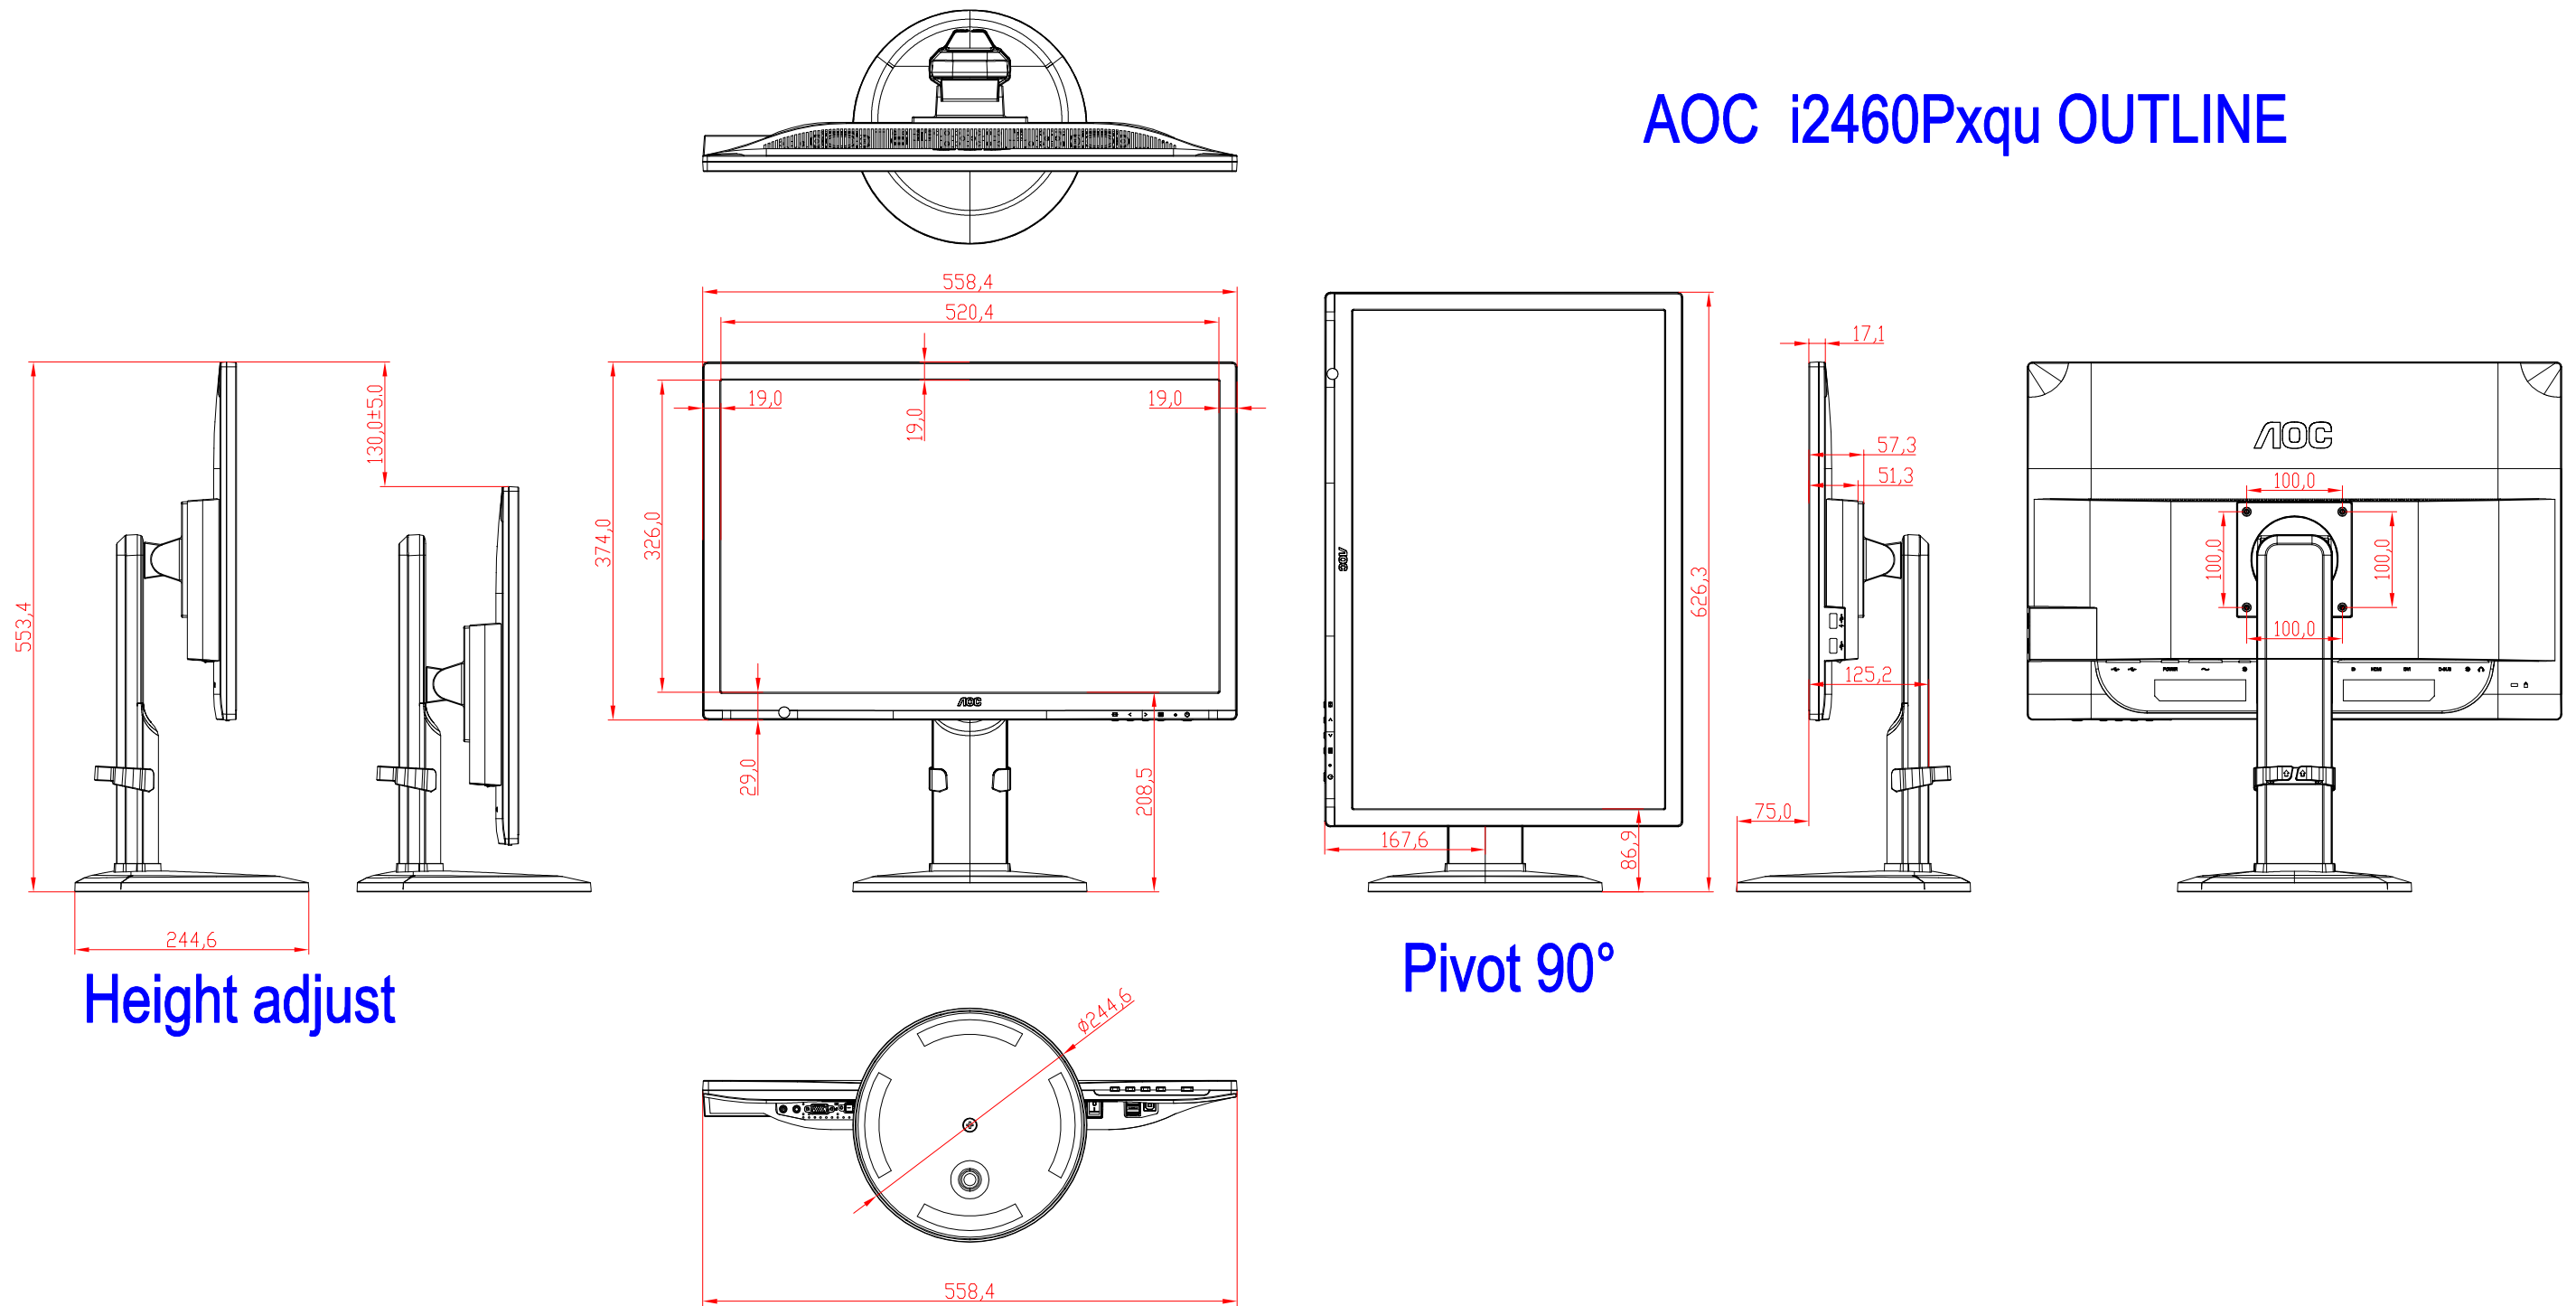

AOC i2460Pxqu WITHOUT STAND 6VIEW

尺寸区分	公差
~50	±0.1
50~150	±0.15
150~250	±0.2
250~400	±0.25
400~	±0.3

TPV DISPLAY TECHNOLOGY (CHINA) CO., LTD.
 Tel: 86-010-87563000
 Fax: 86-010-87563152

DRAWN BY:	FINISH:	COLOR:	UNIT:	SCALE:	
CHECKED BY:	MATERIAL:	WALL THICKNESS:		DATE:	
APPROVED BY:	PART NAME:	PART NO.		VERSION:	

AOC i2460Pxqu OUTLINE

Height adjust

Pivot 90°

尺寸区分	公差
~50	±0.1
50~150	±0.15
150~250	±0.2
250~400	±0.25
400~	±0.3

TPV DISPLAY TECHNOLOGY (CHINA) CO., LTD.

Tel: 86-010-87563000
Fax: 86-010-87563152

DRAWN BY:	FINISH:	COLOR:	UNIT:	SCALE:	
CHECKED BY:	MATERIAL:	WALL THICKNESS:		DATE:	
APPROVED BY:	PART NAME:	PART NO.		VERSION:	