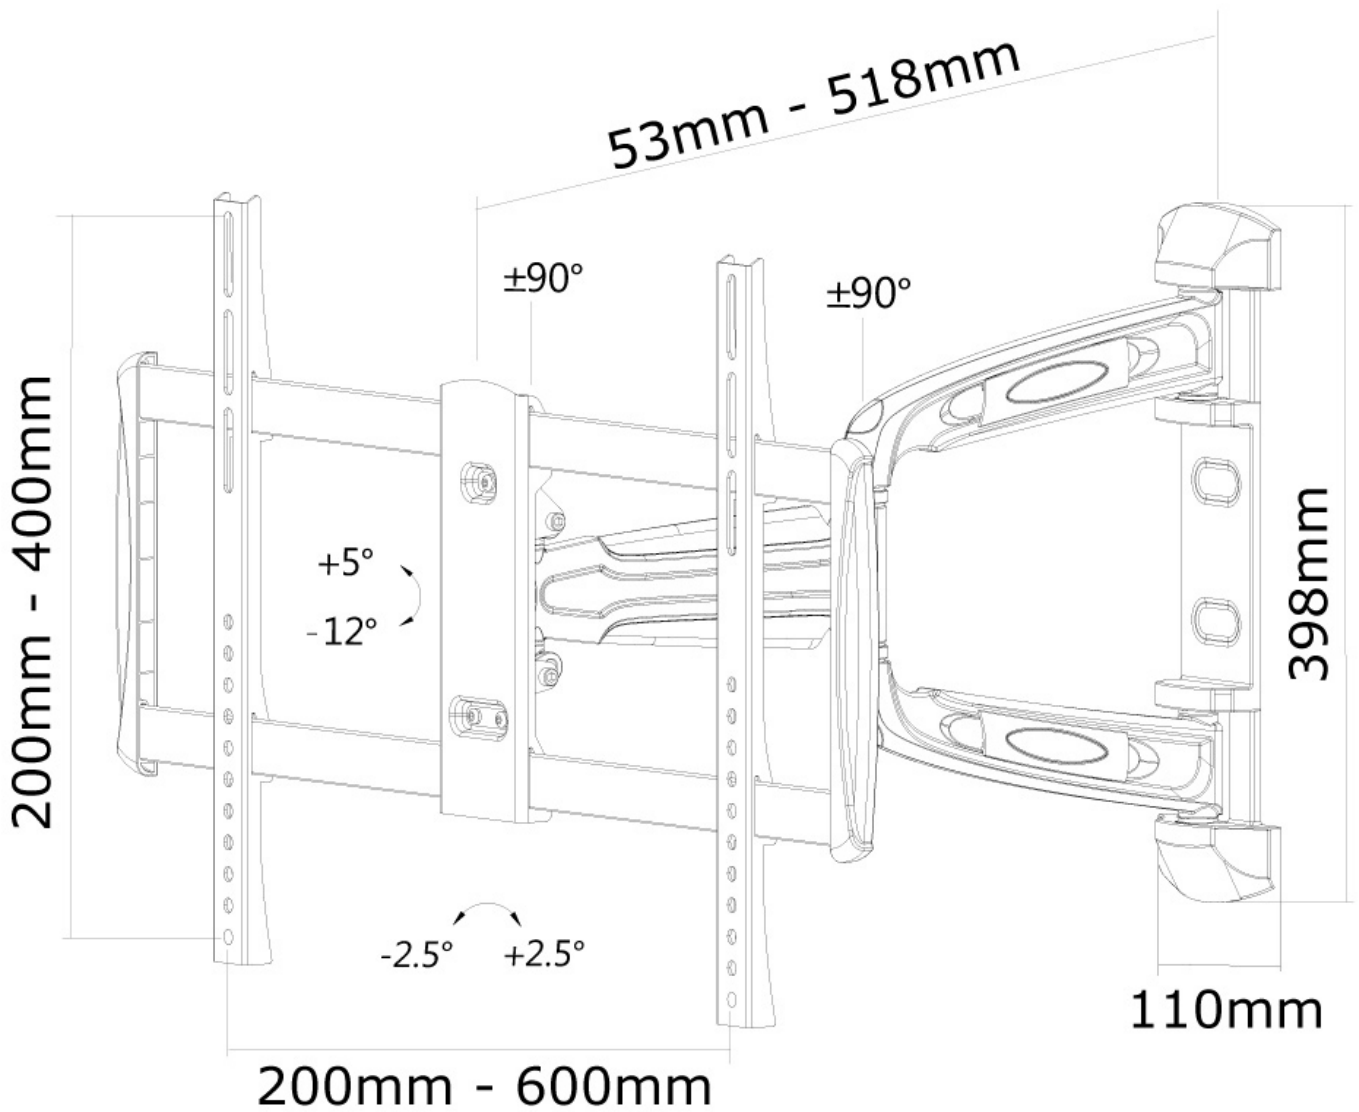

LED-W700SILVER

NEOMOUNTS TV WALL MOUNT

Neomounts