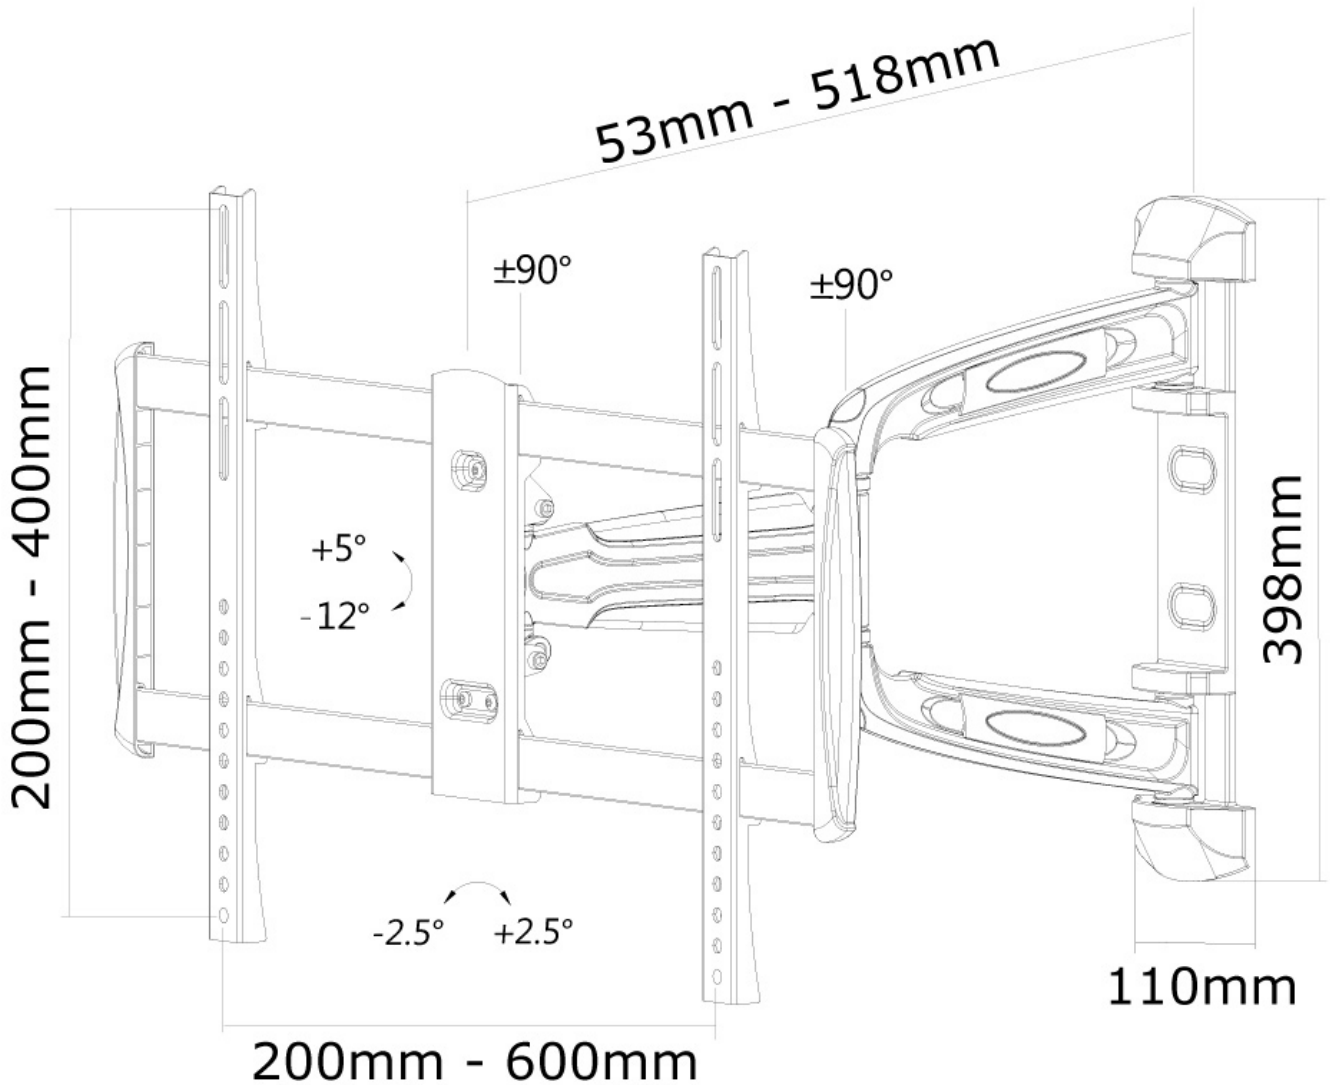

LED-W700SILVER

NEOMOUNTS LED-W700SILVER TV MOUNT WALL
32-60" - FULL MOTION

Neomounts