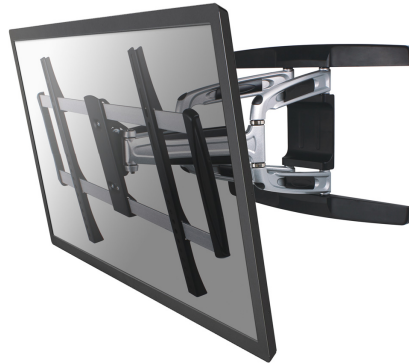

LED-W750SILVER

Neomounts by Newstar TV/Monitor Wall Mount (Full Motion) for 32"-60" Screen - Silver

NEOMOUNTS BY NEWSTAR TV WALL MOUNT

SPECIFICATIONS

Color	Silver
Distance to wall	5 - 52 cm
Height adjustment	None
Max. screen size	75
Max. weight	50
Min. screen size	32
Min. weight	0
Rotate (degrees)	5°
Screens	1
Swivel (degrees)	120°
Tilt (degrees)	20°
Type	Full motion Tilt Rotate Swivel
VESA maximum	600x400 mm
VESA minimum	200x200 mm
VESA pattern	200x200 200x300 200x400 300x200 300x300 350x350 400x400 400x300 400x600 440x400 600x200 600x300 600x400
Warranty	5 year
EAN code	8717371444501

The Neomounts by Newstar wall mount, model LED-W750SILVER is a full swing tilt- and swivel wall mount for flat screens up to 75" (191 cm). This mount is a great choice when you want the ultimate viewing flexibility with your flat screen TV. Effortless pull the display out from the wall, position it in almost any direction, turn it around corners and then smoothly return it to the wall when finished.

Neomounts by Newstars? tilt (20°) and swivel (120°) technology allows the mount to change to any viewing angle to fully benefit from the capabilities of the flat screen. The mount is easily depth adjustable from 5 to 52 centimetres. An innovative cable management conceals and routes cables from mount to flat screen. Hide your cables to keep living room, bedroom or home cinema installation nice and tidy.

Neomounts by Newstar LED-W750SILVER has three pivot points and is suitable for screens up to 75" (191 cm). The weight capacity of this product is 50 kg each screen. The wall mount is suitable for screens that meet VESA hole pattern 200x200 to 600x400mm. Different hole patterns can be covered using Neomounts by Newstar VESA adapter plates.

Create a clean design ambiance for your flat screen TV in the living room, bedroom or home cinema.

All installation material is included with the product.