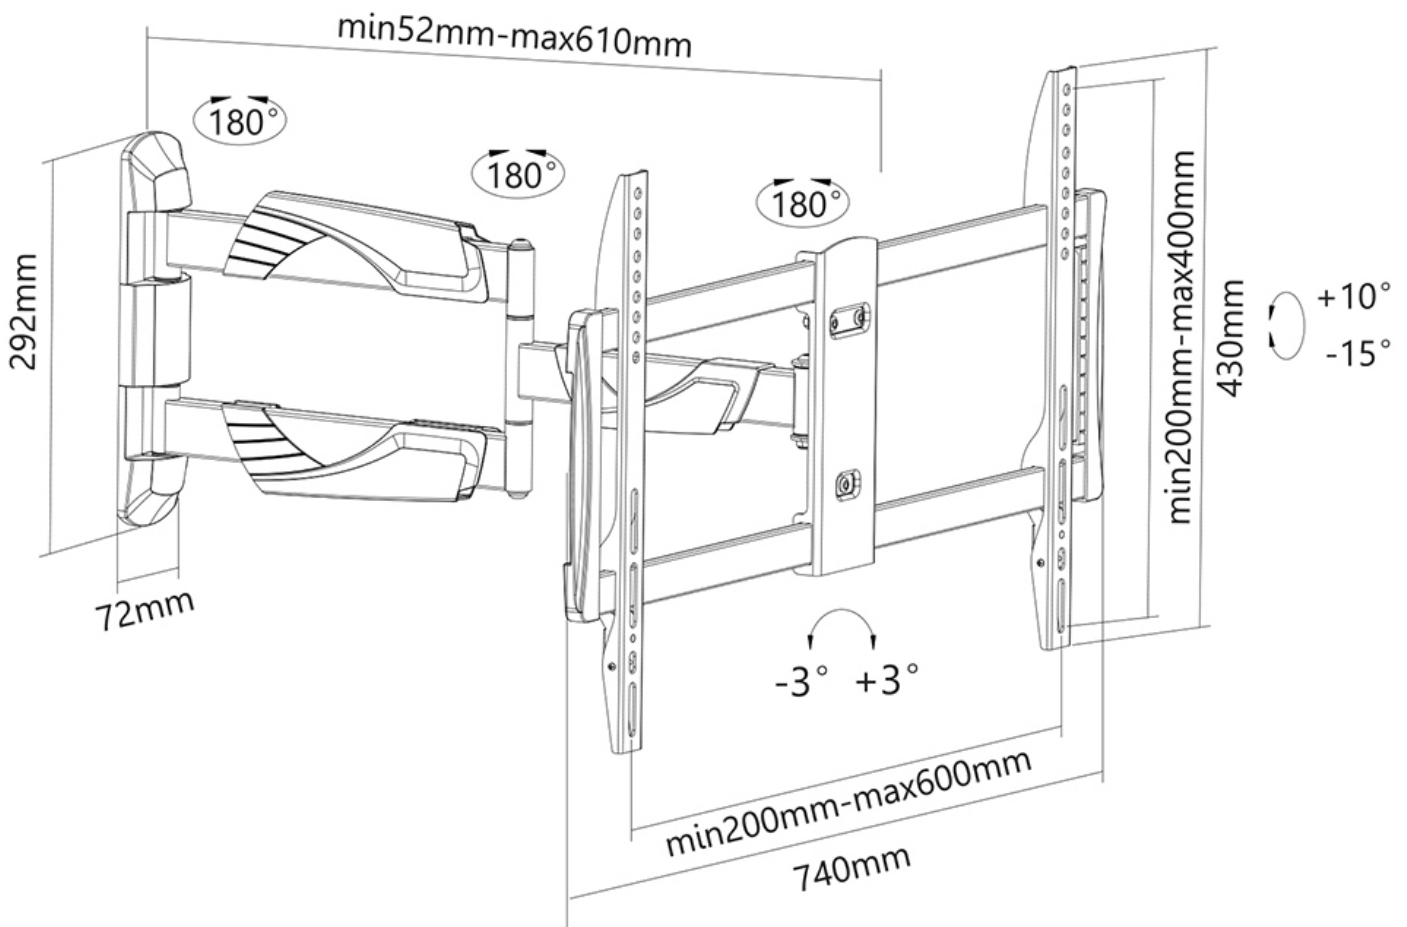

NM-W460BLACK

NEOMOUNTS TV WALL MOUNT

Neomounts