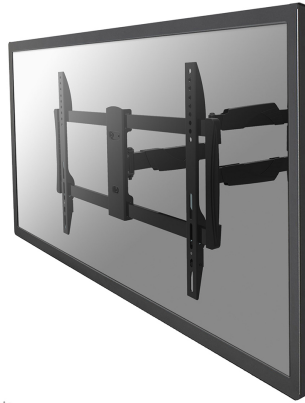

NM-W460BLACK

NEOMOUNTS TV WALL MOUNT

SPECIFICATIONS

GENERAL

Min. screen size*	32 inch
Max. screen size*	60 inch
Max. weight	30 kg (per screen)
Screens	1
VESA minimum	200x200 mm
VESA maximum	600x400 mm
Distance to wall	5-61 cm

Neomounts

Neomounts

Neomounts TV/Monitor Wall Mount (Full Motion) for 32"-60" Screen - Black

The Neomounts wall mount, model NM-W460BLACK is a full swing tilt- and swivel wall mount for flat screens up to 60". This mount is a great choice when you want the ultimate viewing flexibility with your flat screen TV. Effortless pull the display out from the wall, position it in almost any direction, turn it around corners and then smoothly return it to the wall when finished.

Neomounts' tilt (25°) and swivel (180°) technology allows the mount to change to any viewing angle to fully benefit from the capabilities of the flat screen. The mount is easily depth adjustable from 5 to 61 centimetres. An innovative cable management conceals and routes cables from mount to flat screen. Hide your cables to keep living room, bedroom or home cinema installation nice and tidy.

Neomounts NM-W460BLACK has three pivot points and is suitable for screens up to 60" (150 cm). The weight capacity of this product is 30 kg. The wall mount is suitable for screens that meet VESA hole pattern 200x200 to 600x400mm. Different hole patterns can be covered using Neomounts VESA adapter plates.