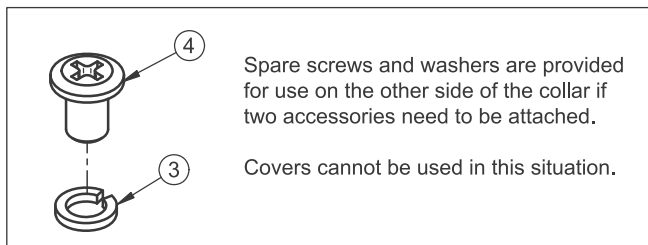

BT7060

Ø60MM HEAVY DUTY ACCESSORY COLLAR WITH COVERS

This Pack Contains 1 Collar with Covers

PLEASE KEEP THIS FOR FUTURE REFERENCE

FEATURES

- Heavy duty accessory collar for use with Ø60mm ceiling poles
- Double attachment
- Provides attachment for B-Tech poles, trolleys and floor stands
- Aesthetic cover plates included to hide fasteners

PARTS LIST

No	PART NAME	QTY
1	Ø60mm COLLAR	1
2	COVER HALF	2
3	M8 SPRING WASHER	9
4	M8 x 12mm SCREW	8
5	M8 x 80mm SAFETY BOLT	1
6	M10 x 20mm GRUB SCREW	4
7	5mm HEX KEY	1

Attention!

Ensure safety bolt (Part 5) is in place before any AV equipment is fitted