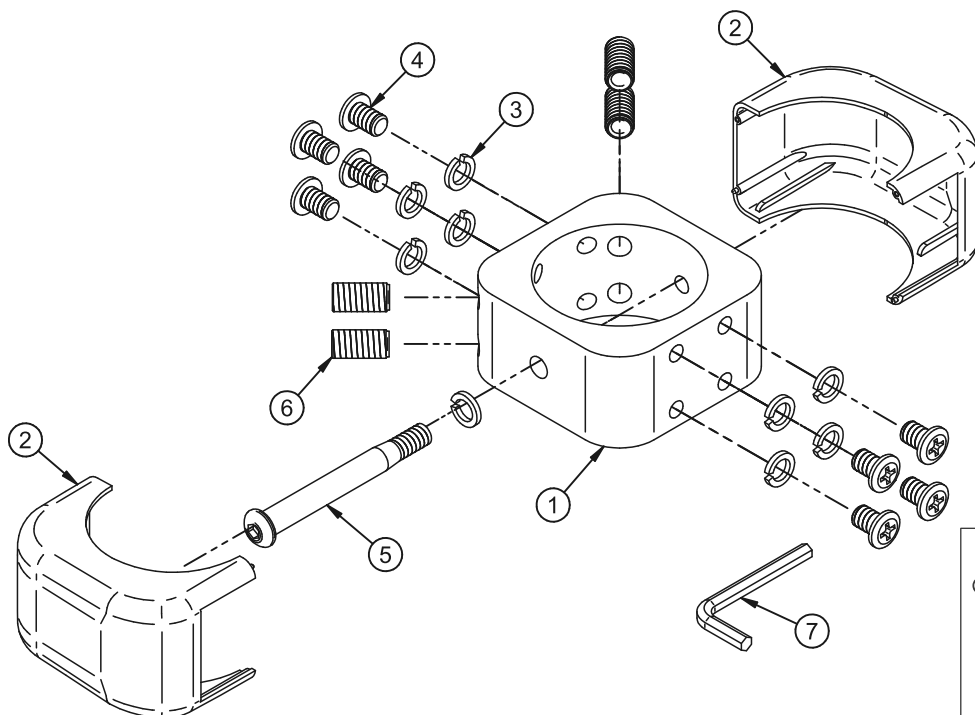

BT7060

Ø60MM HEAVY DUTY ACCESSORY COLLAR WITH COVERS

This Pack Contains 1 Collar with Covers

PLEASE KEEP THIS FOR FUTURE REFERENCE

FEATURES

- Heavy duty accessory collar for use with Ø60mm ceiling poles
- Double attachment
- Provides attachment for B-Tech poles, trolleys and floor stands
- Aesthetic cover plates included to hide fasteners

PARTS LIST

No	PART NAME	QTY
1	Ø60mm COLLAR	1
2	COVER HALF	2
3	M8 SPRING WASHER	9
4	M8 x 12mm SCREW	8
5	M8 x 80mm SAFETY BOLT	1
6	M10 x 20mm GRUB SCREW	4
7	5mm HEX KEY	1

Attention!

Ensure safety bolt (Part 5) is in place before any AV equipment is fitted