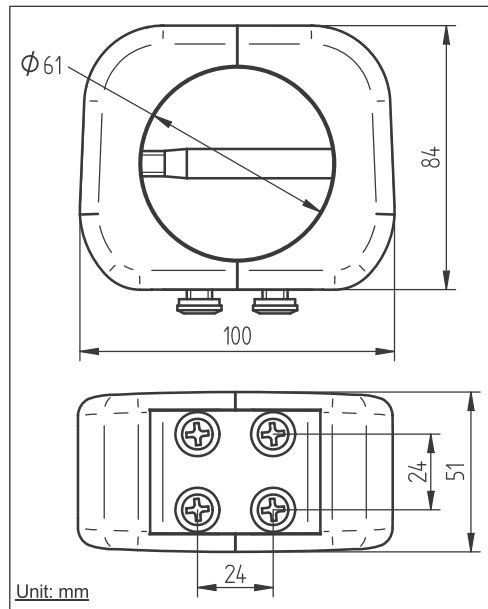

BT7060

Ø60MM HEAVY DUTY ACCESSORY COLLAR WITH COVERS

This Pack Contains 1 Collar with Covers

PLEASE KEEP THIS FOR FUTURE REFERENCE

FEATURES

- Heavy duty accessory collar for use with Ø60mm ceiling poles
- Double attachment
- Provides attachment for B-Tech poles, trolleys and floor stands
- Aesthetic cover plates included to hide fasteners

PARTS LIST

No	PART NAME	QTY
1	Ø60mm COLLAR	1
2	COVER HALF	2
3	M8 SPRING WASHER	9
4	M8 x 12mm SCREW	8
5	M8 x 80mm SAFETY BOLT	1
6	M10 x 20mm GRUB SCREW	4
7	5mm HEX KEY	1

Attention!

Ensure safety bolt (Part 5) is in place before any AV equipment is fitted