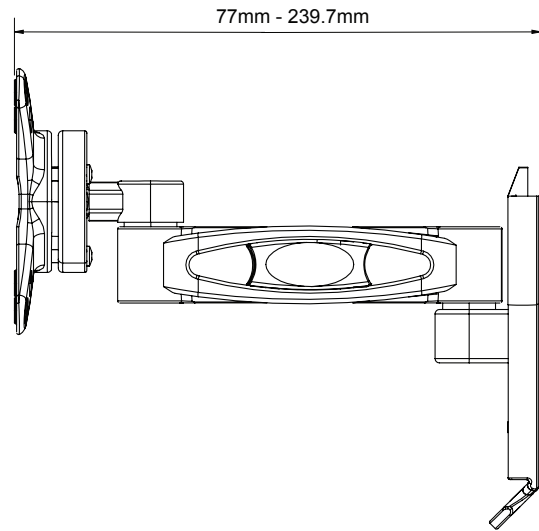

SIDE VIEW WITH ARM EXTENDED

PACKING INFORMATION

COLOUR:	ORDER REF:	EAN CODE:	MASTER CARTON QTY:	INNER CARTON QTY:	MASTER CARTON WEIGHT:	MASTER CARTON CUBE:
Black	BTV113/B	5019318440588	12	0	14.60kg	0.055 cbm