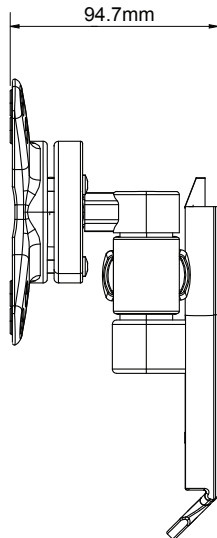

SIDE VIEW WITH ARM FOLDED