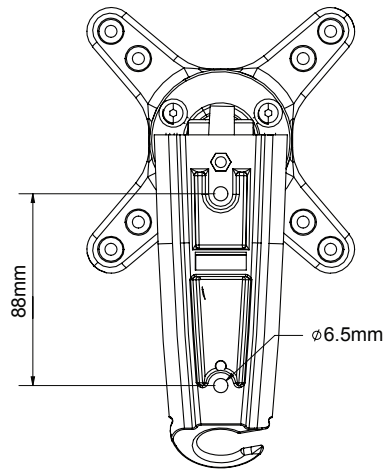

REAR VIEW

PACKING INFORMATION

COLOUR:	ORDER REF:	EAN CODE:	MASTER CARTON QTY:	INNER CARTON QTY:	MASTER CARTON WEIGHT:	MASTER CARTON CUBE:
Black	BTV113/B	5019318440588	12	0	14.60kg	0.055 cbm

ACCESSORIES AND SIMILAR PRODUCTS TO THE BTV113

SS-BTV113-V2-241018