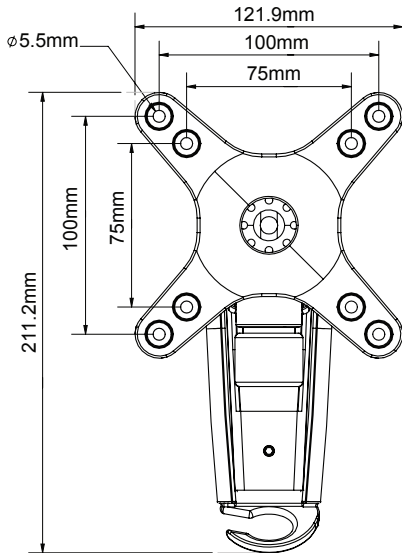

FRONT VIEW

PACKING INFORMATION

COLOUR:	ORDER REF:	EAN CODE:	MASTER CARTON QTY:	INNER CARTON QTY:	MASTER CARTON WEIGHT:	MASTER CARTON CUBE:
Black	BTV113/B	5019318440588	12	0	14.60kg	0.055 cbm

ACCESSORIES AND SIMILAR PRODUCTS TO THE BTV113

SS-BTV113-V2-241018