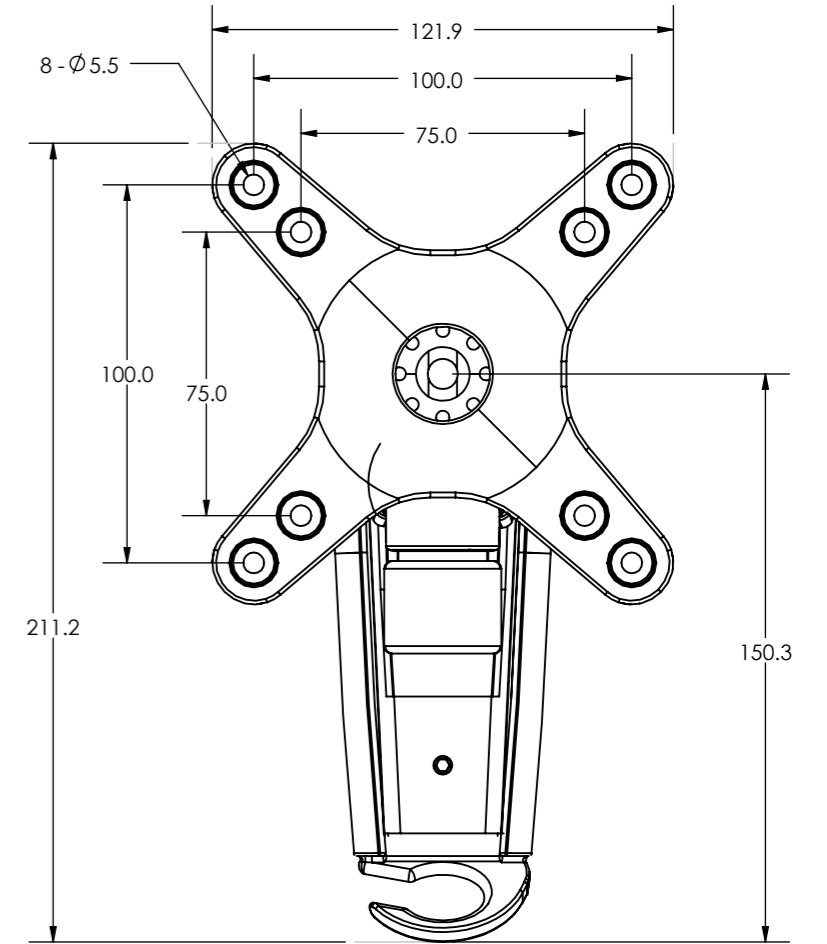

THE INFORMATION CONTAINED IN THIS DRAWING IS THE SOLE PROPERTY OF B-TECH INTERNATIONAL DESIGN AND MANUFACTURING LIMITED, ANY REPRODUCTION IN PART OR WHOLE WITHOUT THE WRITTEN PERMISSION OF B-TECH INTERNATIONAL DESIGN AND MANUFACTURING LIMITED IS PROHIBITED.

B-Tech International Design and Manufacturing Limited		B-Tech No: BTV113
Part of the B-Tech International Group of Companies		Version: V 1.1
 UNLESS OTHERWISE SPECIFIED DIMENSIONS ARE IN MILLIMETERS	Size: A3	Title: Flat Screen Wall Mount With Single Arm
	Scale: 1:2	Revision: 0.0
Sheet: 1 of 1	Date: 14/10/2015	File Name: BTD-BTV113-R0.0