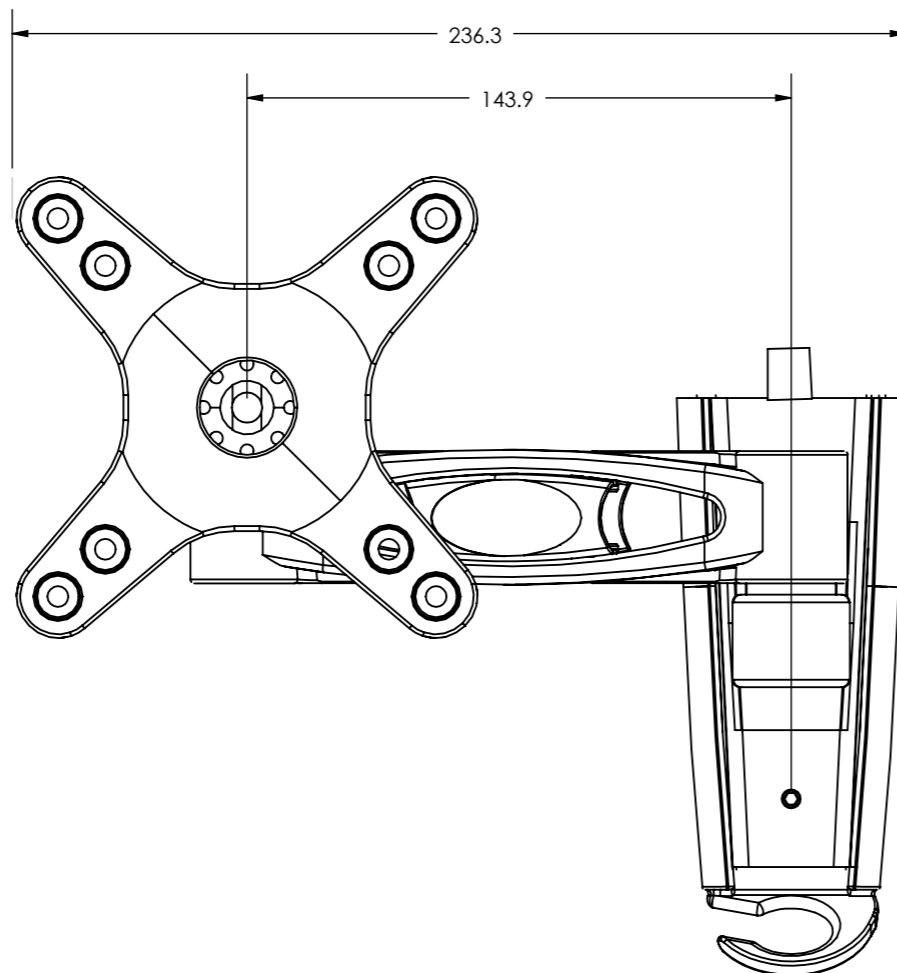

THE INFORMATION CONTAINED IN THIS DRAWING IS THE SOLE PROPERTY OF B-TECH INTERNATIONAL DESIGN AND MANUFACTURING LIMITED, ANY REPRODUCTION IN PART OR WHOLE WITHOUT THE WRITTEN PERMISSION OF B-TECH INTERNATIONAL DESIGN AND MANUFACTURING LIMITED IS PROHIBITED.

B-Tech International Design and Manufacturing Limited		B-Tech No: BTV113
Part of the B-Tech International Group of Companies		Version: V 1.1
 UNLESS OTHERWISE SPECIFIED DIMENSIONS ARE IN MILLIMETERS	Size: A3	Title: Flat Screen Wall Mount With Single Arm
	Scale: 1:2	Revision: 0.0
Sheet: 1 of 1	Date: 14/10/2015	File Name: BTD-BTV113-R0.0