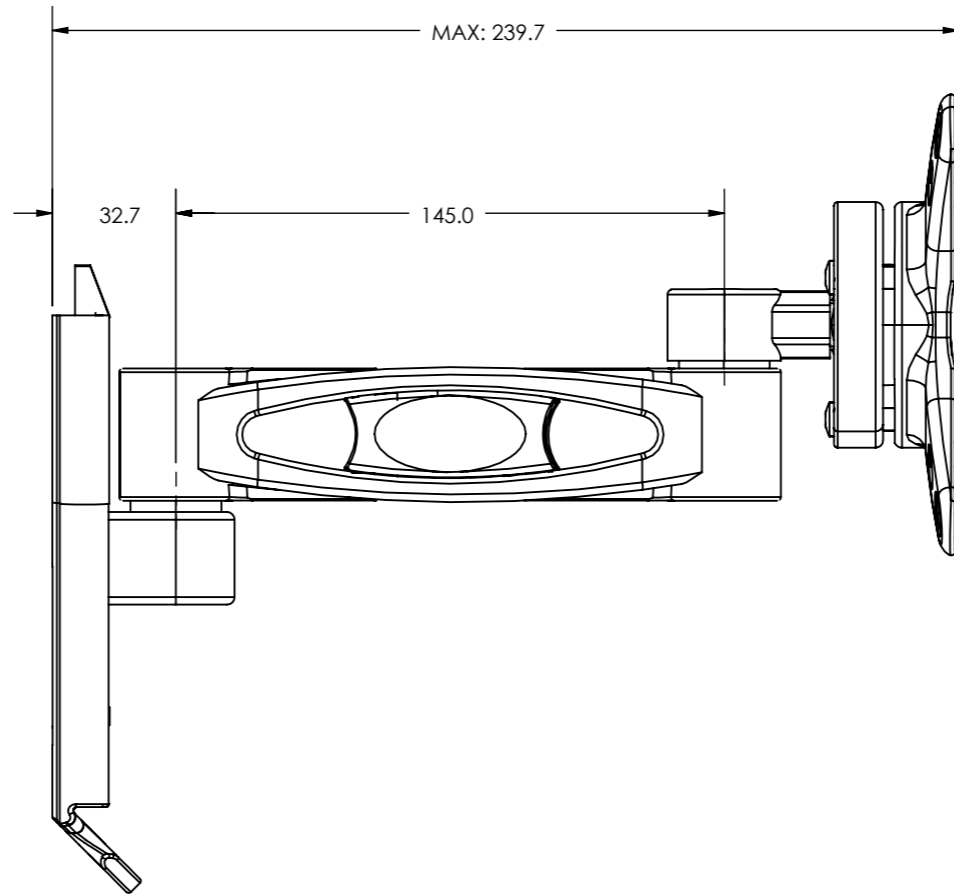

THE INFORMATION CONTAINED IN THIS DRAWING IS THE SOLE PROPERTY OF B-TECH INTERNATIONAL DESIGN AND MANUFACTURING LIMITED, ANY REPRODUCTION IN PART OR WHOLE WITHOUT THE WRITTEN PERMISSION OF B-TECH INTERNATIONAL DESIGN AND MANUFACTURING LIMITED IS PROHIBITED.

B-Tech International Design and Manufacturing Limited		B-Tech No: BTV113
Part of the B-Tech International Group of Companies		Version: V 1.1
 UNLESS OTHERWISE SPECIFIED DIMENSIONS ARE IN MILLIMETERS	Size: A3	Title: Flat Screen Wall Mount With Single Arm
	Scale: 1:2	Revision: 0.0
Sheet: 1 of 1	Date: 14/10/2015	File Name: BTD-BTV113-R0.0