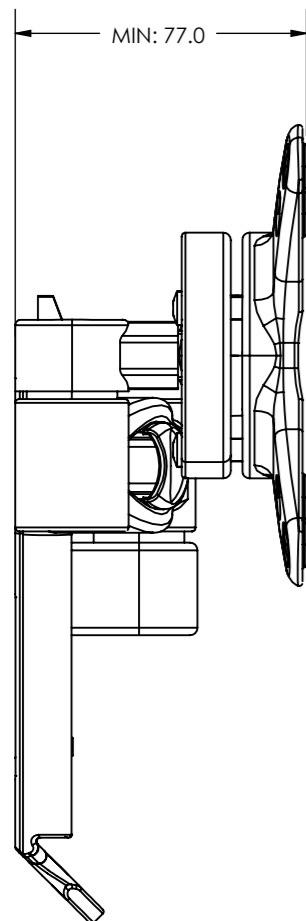

THE INFORMATION CONTAINED IN THIS DRAWING IS THE SOLE PROPERTY OF B-TECH INTERNATIONAL DESIGN AND MANUFACTURING LIMITED, ANY REPRODUCTION IN PART OR WHOLE WITHOUT THE WRITTEN PERMISSION OF B-TECH INTERNATIONAL DESIGN AND MANUFACTURING LIMITED IS PROHIBITED.

B-Tech International Design and Manufacturing Limited		B-Tech No: BTV113
Part of the B-Tech International Group of Companies		Version: V 1.1
 UNLESS OTHERWISE SPECIFIED DIMENSIONS ARE IN MILLIMETERS	Size: A3	Title: Flat Screen Wall Mount With Single Arm
	Scale: 1:2	Revision: 0.0
Sheet: 1 of 1	Date: 14/10/2015	File Name: BTD-BTV113-R0.0