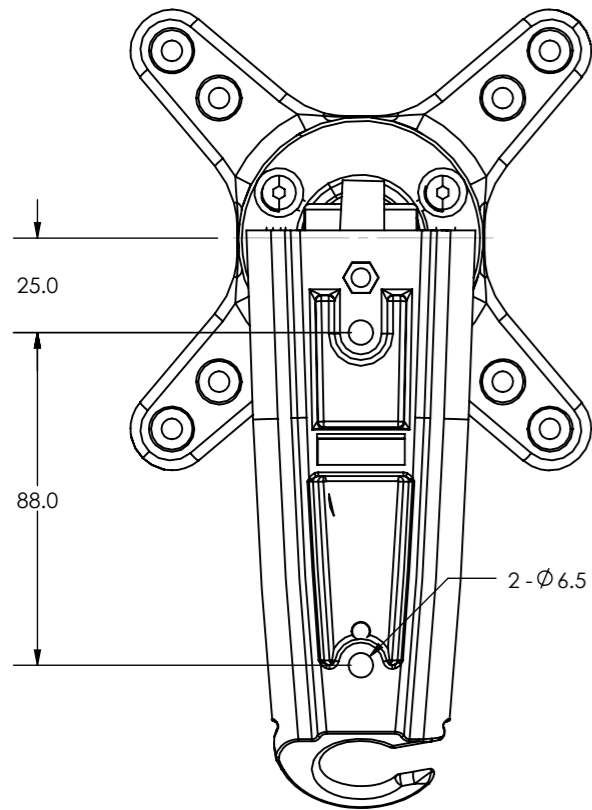

THE INFORMATION CONTAINED IN THIS DRAWING IS THE SOLE PROPERTY OF B-TECH INTERNATIONAL DESIGN AND MANUFACTURING LIMITED, ANY REPRODUCTION IN PART OR WHOLE WITHOUT THE WRITTEN PERMISSION OF B-TECH INTERNATIONAL DESIGN AND MANUFACTURING LIMITED IS PROHIBITED.

B-Tech International Design and Manufacturing Limited		B-Tech No: BTV113
Part of the B-Tech International Group of Companies		Version: V 1.1
 UNLESS OTHERWISE SPECIFIED DIMENSIONS ARE IN MILLIMETERS	Size: A3	Title: Flat Screen Wall Mount With Single Arm
	Scale: 1:2	Revision: 0.0
Sheet: 1 of 1	Date: 14/10/2015	File Name: BTD-BTV113-R0.0