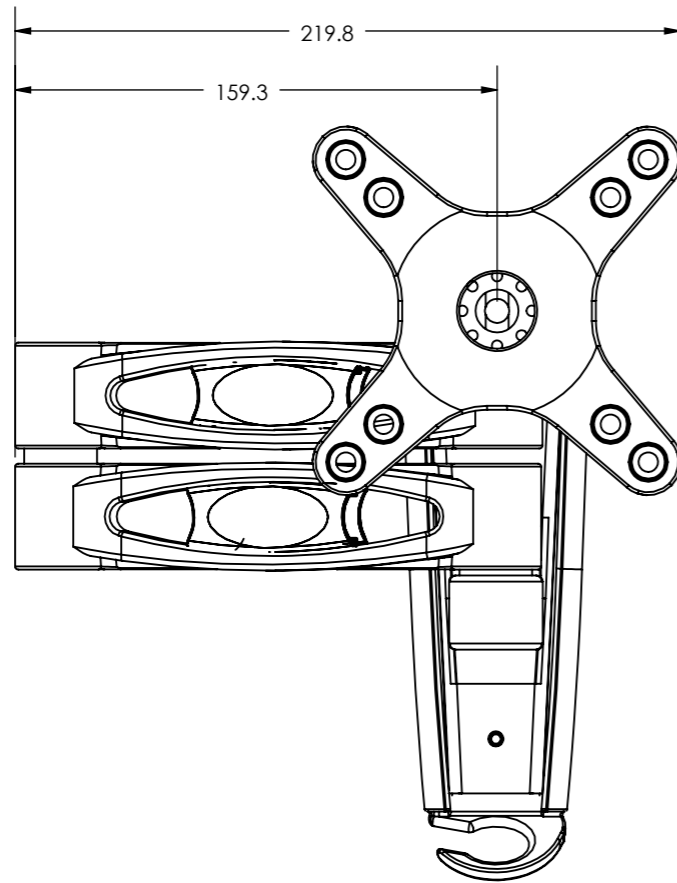

<b>B-Tech International Design and Manufacturing Limited</b>		<b>B-Tech No:</b> BTV114
Part of the B-Tech International Group of Companies		<b>Version:</b> V 1.1
 <p>UNLESS OTHERWISE SPECIFIED DIMENSIONS ARE IN MILLIMETERS</p>	<b>Size:</b> A3	<b>Title:</b> Flat Screen Wall Mount With Double Arm
	<b>Scale:</b> 2:5	<b>Revision:</b> 0.0
<b>Sheet:</b> 1 of 1	<b>Date:</b> 14/10/2015	<b>File Name:</b> BTD-BTV114-R0.0