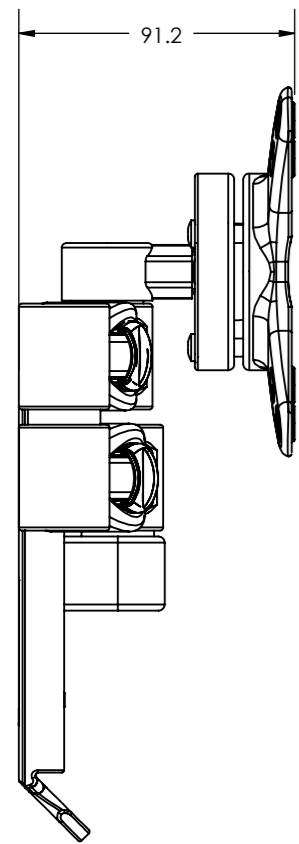

THE INFORMATION CONTAINED IN THIS DRAWING IS THE SOLE PROPERTY OF B-TECH INTERNATIONAL DESIGN AND MANUFACTURING LIMITED, ANY REPRODUCTION IN PART OR WHOLE WITHOUT THE WRITTEN PERMISSION OF B-TECH INTERNATIONAL DESIGN AND MANUFACTURING LIMITED IS PROHIBITED.

<b>B-Tech International Design and Manufacturing Limited</b>		<b>B-Tech No:</b> BTV114
Part of the B-Tech International Group of Companies		<b>Version:</b> V 1.1
 <p>UNLESS OTHERWISE SPECIFIED DIMENSIONS ARE IN MILLIMETERS</p>	<b>Size:</b> A3	<b>Title:</b> Flat Screen Wall Mount With Double Arm
	<b>Scale:</b> 2:5	<b>Revision:</b> 0.0
<b>Sheet:</b> 1 of 1	<b>Date:</b> 14/10/2015	<b>File Name:</b> BTD-BTV114-R0.0