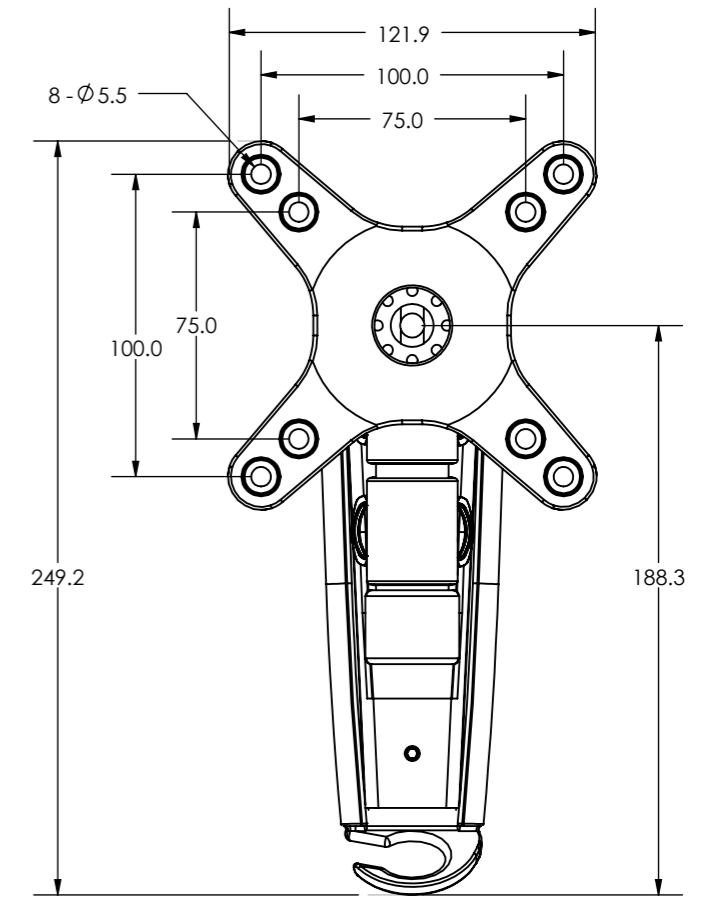

THE INFORMATION CONTAINED IN THIS DRAWING IS THE SOLE PROPERTY OF B-TECH INTERNATIONAL DESIGN AND MANUFACTURING LIMITED, ANY REPRODUCTION IN PART OR WHOLE WITHOUT THE WRITTEN PERMISSION OF B-TECH INTERNATIONAL DESIGN AND MANUFACTURING LIMITED IS PROHIBITED.

<b>B-Tech International Design and Manufacturing Limited</b>		<b>B-Tech No:</b> BTV114
Part of the B-Tech International Group of Companies		<b>Version:</b> V 1.1
 <p>UNLESS OTHERWISE SPECIFIED DIMENSIONS ARE IN MILLIMETERS</p>	<b>Size:</b> A3	<b>Title:</b> Flat Screen Wall Mount With Double Arm
	<b>Scale:</b> 2:5	<b>Revision:</b> 0.0
<b>Sheet:</b> 1 of 1	<b>Date:</b> 14/10/2015	<b>File Name:</b> BTD-BTV114-R0.0