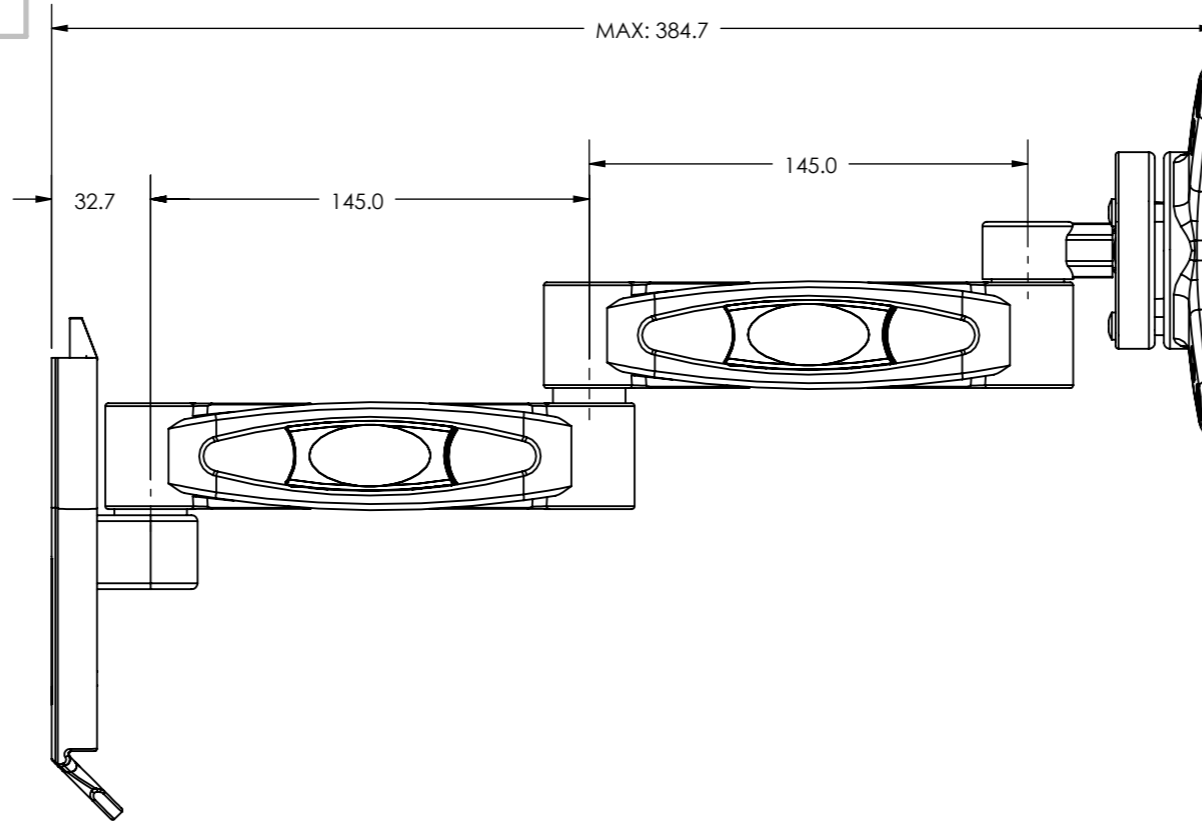

THE INFORMATION CONTAINED IN THIS DRAWING IS THE SOLE PROPERTY OF B-TECH INTERNATIONAL DESIGN AND MANUFACTURING LIMITED, ANY REPRODUCTION IN PART OR WHOLE WITHOUT THE WRITTEN PERMISSION OF B-TECH INTERNATIONAL DESIGN AND MANUFACTURING LIMITED IS PROHIBITED.

<b>B-Tech International Design and Manufacturing Limited</b>		<b>B-Tech No:</b> BTV114
Part of the B-Tech International Group of Companies		<b>Version:</b> V 1.1
 <p>UNLESS OTHERWISE SPECIFIED DIMENSIONS ARE IN MILLIMETERS</p>	<b>Size:</b> A3	<b>Title:</b> Flat Screen Wall Mount With Double Arm
	<b>Scale:</b> 2:5	<b>Revision:</b> 0.0
<b>Sheet:</b> 1 of 1	<b>Date:</b> 14/10/2015	<b>File Name:</b> BTD-BTV114-R0.0