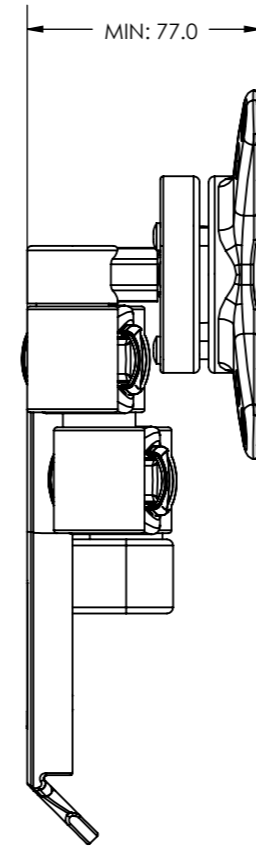

THE INFORMATION CONTAINED IN THIS DRAWING IS THE SOLE PROPERTY OF B-TECH INTERNATIONAL DESIGN AND MANUFACTURING LIMITED, ANY REPRODUCTION IN PART OR WHOLE WITHOUT THE WRITTEN PERMISSION OF B-TECH INTERNATIONAL DESIGN AND MANUFACTURING LIMITED IS PROHIBITED.

<b>B-Tech International Design and Manufacturing Limited</b>		<b>B-Tech No:</b> BTV114
Part of the B-Tech International Group of Companies		<b>Version:</b> V 1.1
 <p>UNLESS OTHERWISE SPECIFIED DIMENSIONS ARE IN MILLIMETERS</p>	<b>Size:</b> A3	<b>Title:</b> Flat Screen Wall Mount With Double Arm
	<b>Scale:</b> 2:5	<b>Revision:</b> 0.0
<b>Sheet:</b> 1 of 1	<b>Date:</b> 14/10/2015	<b>File Name:</b> BTD-BTV114-R0.0