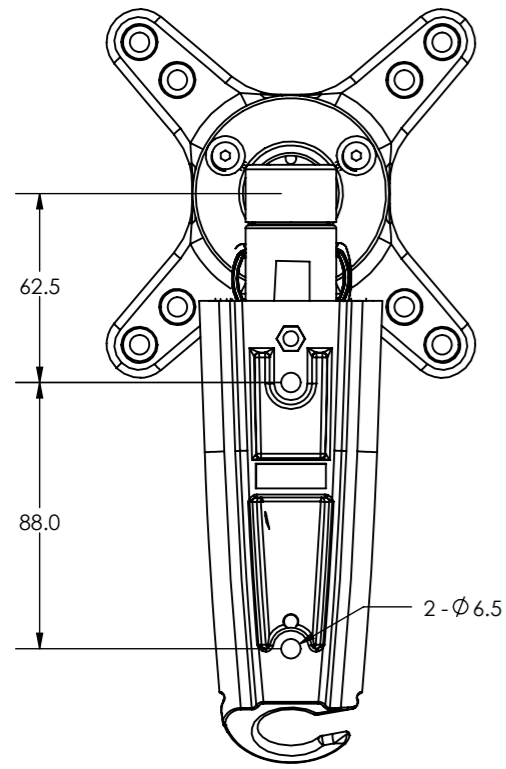

THE INFORMATION CONTAINED IN THIS DRAWING IS THE SOLE PROPERTY OF B-TECH INTERNATIONAL DESIGN AND MANUFACTURING LIMITED, ANY REPRODUCTION IN PART OR WHOLE WITHOUT THE WRITTEN PERMISSION OF B-TECH INTERNATIONAL DESIGN AND MANUFACTURING LIMITED IS PROHIBITED.

<b>B-Tech International Design and Manufacturing Limited</b>		<b>B-Tech No:</b> BTV114
Part of the B-Tech International Group of Companies		<b>Version:</b> V 1.1
 <p>UNLESS OTHERWISE SPECIFIED DIMENSIONS ARE IN MILLIMETERS</p>	<b>Size:</b> A3	<b>Title:</b> Flat Screen Wall Mount With Double Arm
	<b>Scale:</b> 2:5	<b>Revision:</b> 0.0
<b>Sheet:</b> 1 of 1	<b>Date:</b> 14/10/2015	<b>File Name:</b> BTD-BTV114-R0.0