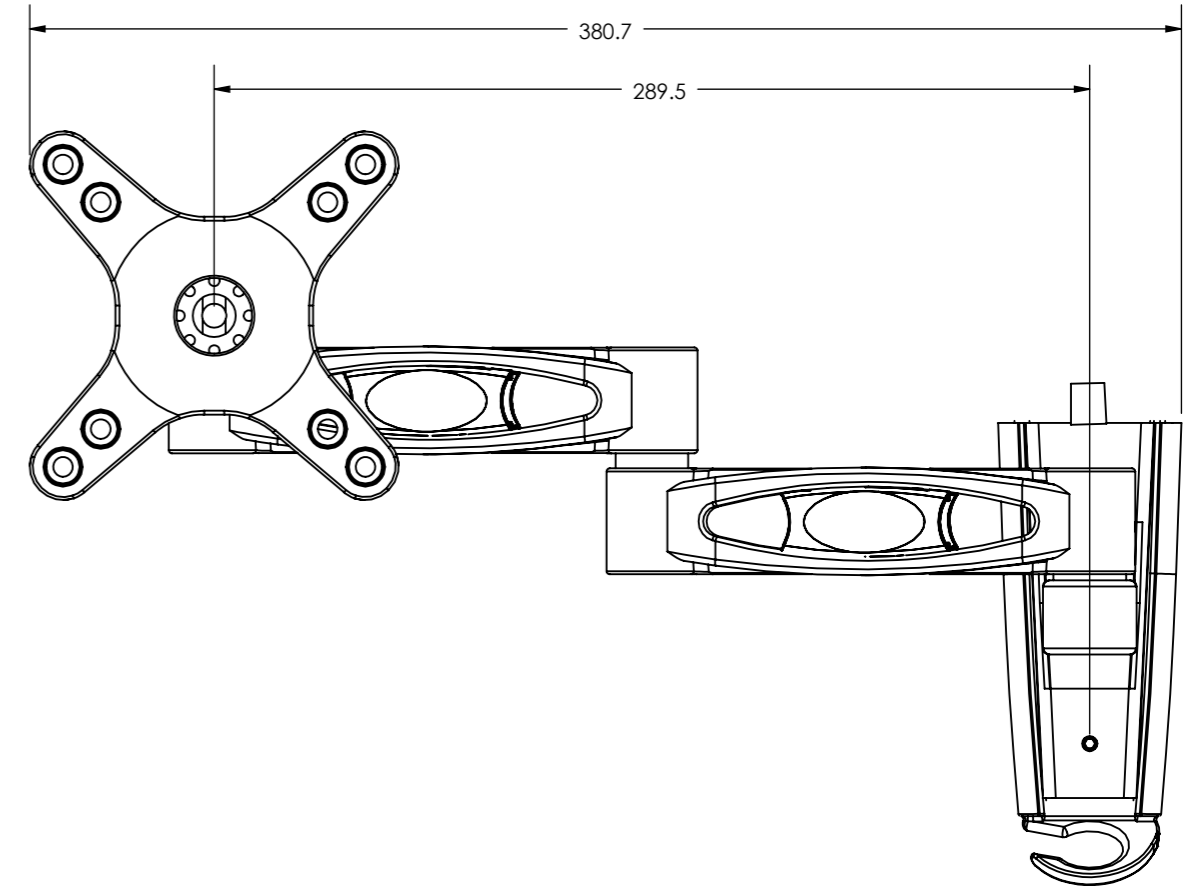

THE INFORMATION CONTAINED IN THIS DRAWING IS THE SOLE PROPERTY OF B-TECH INTERNATIONAL DESIGN AND MANUFACTURING LIMITED, ANY REPRODUCTION IN PART OR WHOLE WITHOUT THE WRITTEN PERMISSION OF B-TECH INTERNATIONAL DESIGN AND MANUFACTURING LIMITED IS PROHIBITED.

<b>B-Tech International Design and Manufacturing Limited</b>		<b>B-Tech No:</b> BTV114
Part of the B-Tech International Group of Companies		<b>Version:</b> V 1.1
 <p>UNLESS OTHERWISE SPECIFIED DIMENSIONS ARE IN MILLIMETERS</p>	<b>Size:</b> A3	<b>Title:</b> Flat Screen Wall Mount With Double Arm
	<b>Scale:</b> 2:5	<b>Revision:</b> 0.0
<b>Sheet:</b> 1 of 1	<b>Date:</b> 14/10/2015	<b>File Name:</b> BTD-BTV114-R0.0