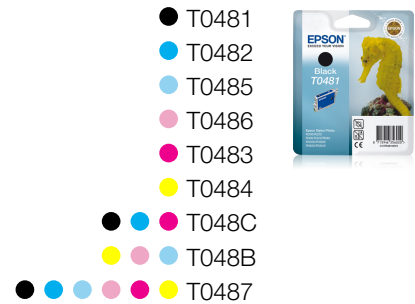

PRODUCT SPECIFICATIONS

TECHNOLOGY	
Printing Resolution	5,760 x 1,440 dpi
SCAN	
Scanning Resolution	2,400 dpi x 4,800 dpi (Horizontal x Vertical)
GENERAL	
Product dimensions	456 x 439 x 256 mm (Width x Depth x Height)
Product weight	10 kg
Compatible Operating Systems	Mac OS 10.3+, Windows 2000, Windows XP
Interfaces	USB

LOGISTICS INFORMATION

SKU	C11C543011CZ
EAN code	8715946228822
Multiple Order Quantity	1 Units
Country of Origin	Indonesia
Pallet Size Euro	12 Units

Epson Stylus Photo RX600

INK CARTRIDGE COMPATIBILITY

INK YIELD DATA