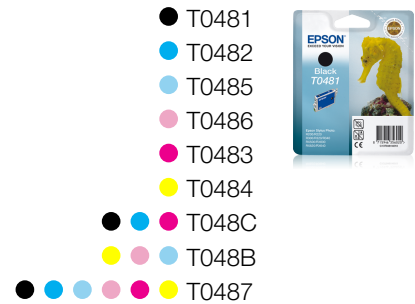

PRODUCT SPECIFICATIONS

TECHNOLOGY	
Printing Resolution	5,760 x 1,440 dpi
SCAN	
Scanning Resolution	2,400 dpi x 4,800 dpi (Horizontal x Vertical)
GENERAL	
Product dimensions	456 x 439 x 256 mm (Width x Depth x Height)
Product weight	10 kg
Compatible Operating Systems	Mac OS 10.3+, Windows 2000, Windows XP
Interfaces	USB

LOGISTICS INFORMATION

SKU	C11C544011CZ
EAN code	8715946213774
Multiple Order Quantity	1 Units
Country of Origin	Indonesia
Pallet Size Euro	12 Units

Epson Stylus Photo RX500

INK CARTRIDGE COMPATIBILITY

INK YIELD DATA