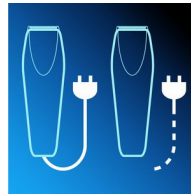

Corded and cordless use

Use your Philips trimmer corded or cordless with the recharged battery for maximum power and freedom.