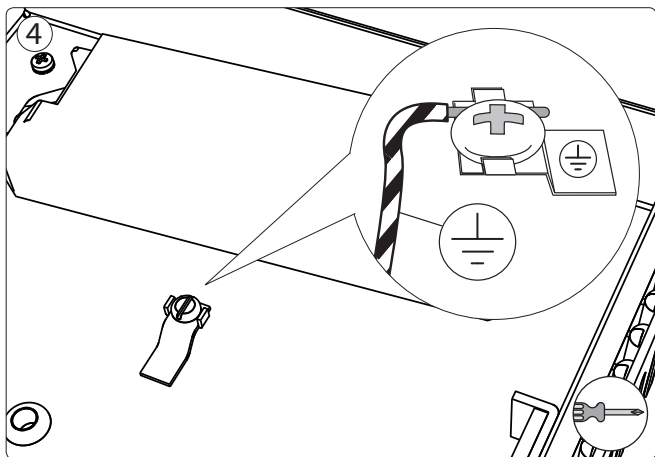

4x Luxeon Rebel
Powered

Ø 6mm

3a

Incl. 

Ø 6mm

3b

Incl. 

PHILIPS CONSUMER LUMINAIRES SHENZHEN COMPANY LTD
飞利浦家居灯饰(深圳)有限公司
6 F, Auxiliary Building of Shekou Technology Building,
Nanhai Rd, Shekou, Nanshan District, Shenzhen City
Guangdong Province, 518067 PRC (China)
深圳市南山区南海大道蛇口科技大厦辅楼六层(邮编:518067)