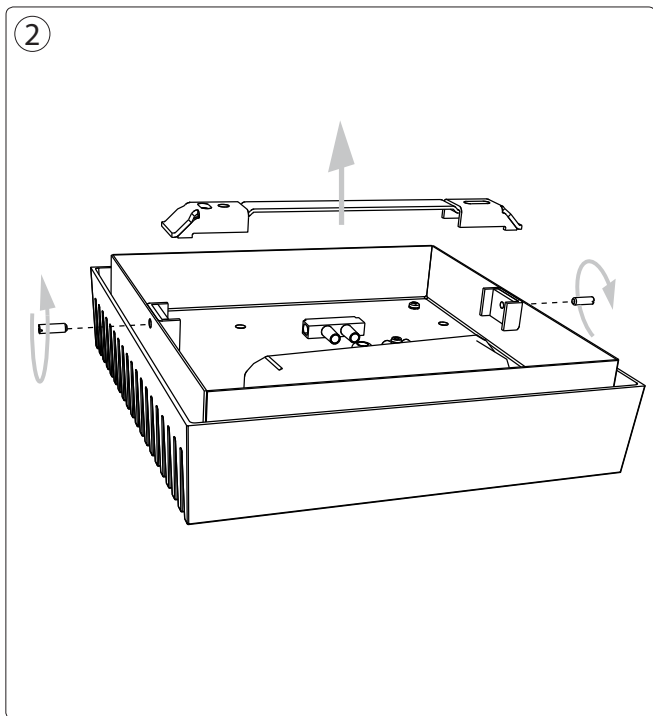

4x Luxeon Rebel
Powered

Ø 6mm

3a

Incl. 

Ø 6mm

3b

Incl. 

PHILIPS CONSUMER LUMINAIRES SHENZHEN COMPANY LTD
飞利浦家居灯饰(深圳)有限公司
6 F, Auxiliary Building of Shekou Technology Building,
Nanhai Rd, Shekou, Nanshan District, Shenzhen City
Guangdong Province, 518067 PRC (China)
深圳市南山区南海大道蛇口科技大厦辅楼六层(邮编:518067)