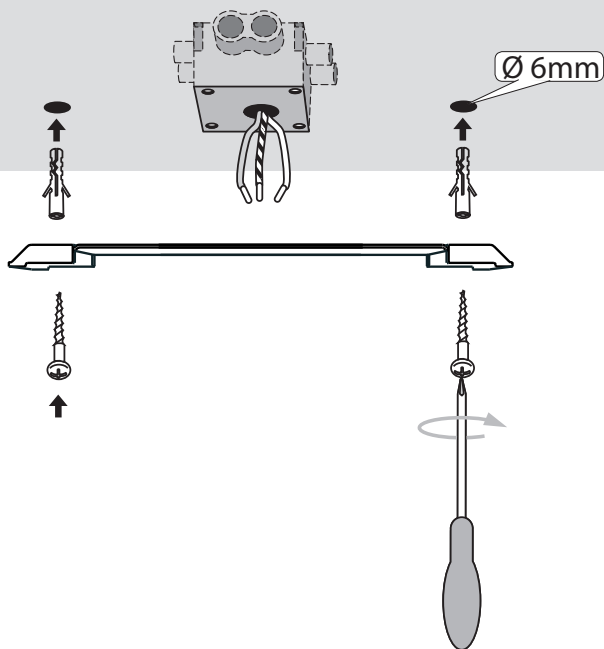

4x Luxeon Rebel
Powered

Ø 6mm

3a

Incl. 

Ø 6mm

3b

Incl. 

PHILIPS CONSUMER LUMINAIRES SHENZHEN COMPANY LTD
飞利浦家居灯饰(深圳)有限公司
6 F, Auxiliary Building of Shekou Technology Building,
Nanhai Rd, Shekou, Nanshan District, Shenzhen City
Guangdong Province, 518067 PRC (China)
深圳市南山区南海大道蛇口科技大厦辅楼六层(邮编:518067)