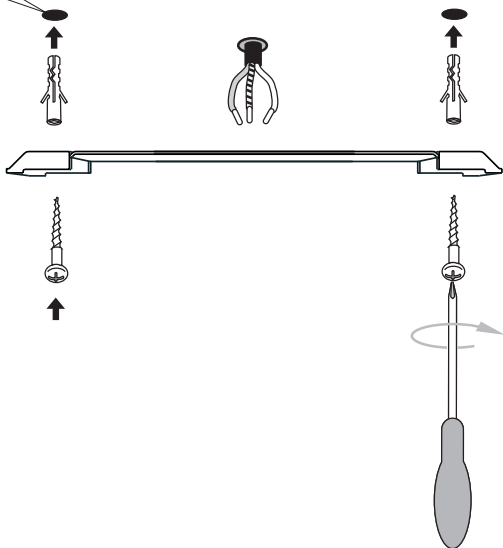

4x Luxeon Rebel
Powered

Ø 6mm

3a

Incl. 

Ø 6mm

3b

Incl. 

PHILIPS CONSUMER LUMINAIRES SHENZHEN COMPANY LTD
飞利浦家居灯饰(深圳)有限公司
6 F, Auxiliary Building of Shekou Technology Building,
Nanhai Rd, Shekou, Nanshan District, Shenzhen City
Guangdong Province, 518067 PRC (China)
深圳市南山区南海大道蛇口科技大厦辅楼六层(邮编:518067)