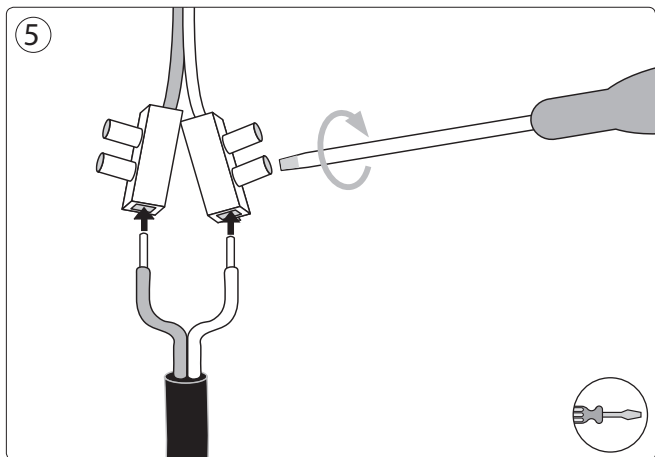

4x Luxeon Rebel
Powered

Ø 6mm

3a

Incl. 

Ø 6mm

3b

Incl. 

PHILIPS CONSUMER LUMINAIRES SHENZHEN COMPANY LTD
飞利浦家居灯饰(深圳)有限公司
6 F, Auxiliary Building of Shekou Technology Building,
Nanhai Rd, Shekou, Nanshan District, Shenzhen City
Guangdong Province, 518067 PRC (China)
深圳市南山区南海大道蛇口科技大厦辅楼六层(邮编:518067)