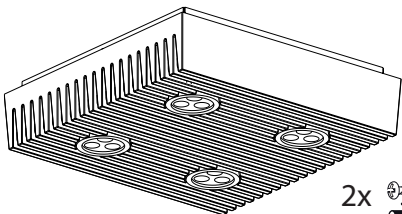

4x Luxeon Rebel
Powered

Ø 6mm

3a

Incl. 

Ø 6mm

3b

Incl. 

PHILIPS CONSUMER LUMINAIRES SHENZHEN COMPANY LTD
飞利浦家居灯饰(深圳)有限公司
6 F, Auxiliary Building of Shekou Technology Building,
Nanhai Rd, Shekou, Nanshan District, Shenzhen City
Guangdong Province, 518067 PRC (China)
深圳市南山区南海大道蛇口科技大厦辅楼六层(邮编:518067)