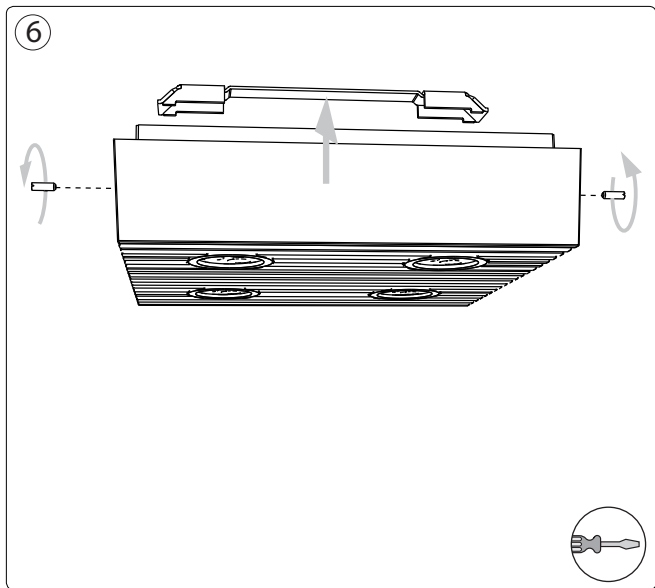

4x Luxeon Rebel
Powered

Ø 6mm

3a

Incl. 

Ø 6mm

3b

Incl. 

PHILIPS CONSUMER LUMINAIRES SHENZHEN COMPANY LTD
飞利浦家居灯饰(深圳)有限公司
6 F, Auxiliary Building of Shekou Technology Building,
Nanhai Rd, Shekou, Nanshan District, Shenzhen City
Guangdong Province, 518067 PRC (China)
深圳市南山区南海大道蛇口科技大厦辅楼六层(邮编:518067)