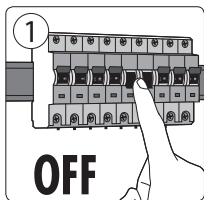

4x Luxeon Rebel
Powered

Ø 6mm

3a

Incl. 

Ø 6mm

3b

Incl. 

PHILIPS CONSUMER LUMINAIRES SHENZHEN COMPANY LTD
飞利浦家居灯饰(深圳)有限公司
6 F, Auxiliary Building of Shekou Technology Building,
Nanhai Rd, Shekou, Nanshan District, Shenzhen City
Guangdong Province, 518067 PRC (China)
深圳市南山区南海大道蛇口科技大厦辅楼六层(邮编:518067)