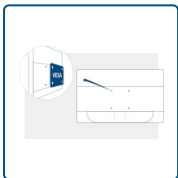

Vesa Mount

AOC's Ergo Base stands bring versatility, sturdiness and ease of use in one package. But do you still want to use your wall mount or multi-monitor setup using desk mounts? VESA mounts bring you the uppermost flexibility. Upside-down, in pivot mode, on top of each other, attach your monitor wherever you want using 3rd party mounts and stands thanks to the VESA mount option.