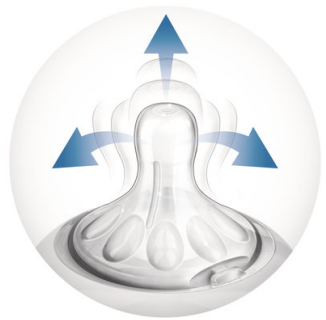

Vents air away from your baby's tummy

- Advanced anti-colic system with innovative twin valve

Easy to hold and grip in any direction

- Ergonomic shape for maximum comfort
- Simple to use and clean, quick and easy assembly

asimpleswitch.com

PHILIPS
AVENT

Natural baby bottle
1 Bottle 9oz/260ml, Slow flow nipple, 1m+

SCF693/17

Highlights

Natural latch on

The wide breast shaped nipple promotes natural latch on similar to the breast, making it easy for your baby to combine breast and bottle feeding.

Ergonomic shape

Due to the unique shape, the bottle is easy to hold and grip in any direction for maximum comfort, even for baby's tiny hands.

Unique comfort petals

Petals inside the nipple increase softness and flexibility without nipple collapse. Your baby will enjoy a more comfortable and contented feed.

Wide bottle neck makes filling and cleaning easy. Only a few parts for quick and simple assembly.

Advanced anti-colic valve

Innovative twin valve designed to reduce colic and discomfort by venting air into the bottle and not baby's tummy.