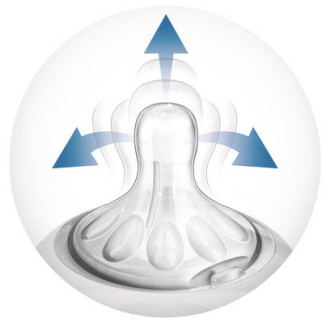

Vents air away from your baby's tummy

- Advanced anti-colic system with innovative twin valve

Easy to hold and grip in any direction

- Ergonomic shape for maximum comfort
- Simple to use and clean, quick and easy assembly

asimpleswitch.com

PHILIPS
AVENT

Natural baby bottle
2 Bottles 4oz/125ml, Newborn flow nipple, 0m+

SCF690/27

Highlights

Natural latch on

The wide breast shaped nipple promotes natural latch on similar to the breast, making it easy for your baby to combine breast and bottle feeding.

Ergonomic shape

Due to the unique shape, the bottle is easy to hold and grip in any direction for maximum comfort, even for baby's tiny hands.

Unique comfort petals

Petals inside the nipple increase softness and flexibility without nipple collapse. Your baby will enjoy a more comfortable and contented feed.

Wide bottle neck makes filling and cleaning easy. Only a few parts for quick and simple assembly.

Advanced anti-colic valve

Innovative twin valve designed to reduce colic and discomfort by venting air into the bottle and not baby's tummy.