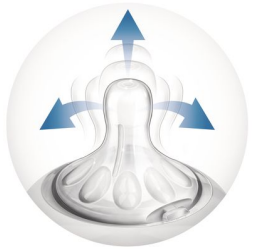

Vents air away from your baby's tummy

- Advanced anti-colic system with innovative twin valve

Easy to hold and grip in any direction

- Ergonomic shape for maximum comfort
- Simple to use and clean, quick and easy assembly

asimpleswitch.com

Highlights

Natural latch on

The wide breast shaped nipple promotes natural latch on similar to the breast, making it easy for your baby to combine breast and bottle feeding.

Unique comfort petals

Petals inside the nipple increase softness and flexibility without nipple collapse. Your baby will enjoy a more comfortable and contented feed.

Advanced anti-colic valve

Innovative twin valve designed to reduce colic and discomfort by venting air into the bottle and not baby's tummy.