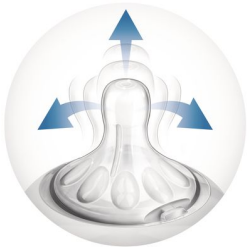

Vents air away from your baby's tummy

- Advanced anti-colic system with innovative twin valve

Easy to hold and grip in any direction

- Ergonomic shape for maximum comfort
- Simple to use and clean, quick and easy assembly

asimpleswitch.com

Highlights

Natural latch on

The wide breast shaped nipple promotes natural latch on similar to the breast, making it easy for your baby to combine breast and bottle feeding.

Unique comfort petals

Petals inside the nipple increase softness and flexibility without nipple collapse. Your baby will enjoy a more comfortable and contented feed.

Advanced anti-colic valve

Innovative twin valve designed to reduce colic and discomfort by venting air into the bottle and not baby's tummy.

Ergonomic shape

Due to the unique shape, the bottle is easy to hold and grip in any direction for maximum comfort, even for baby's tiny hands.

Trusted by moms

Since 1984, Philips Avent has been designing and manufacturing products that are inspired by nature and have been developed through extensive research and clinical trials.