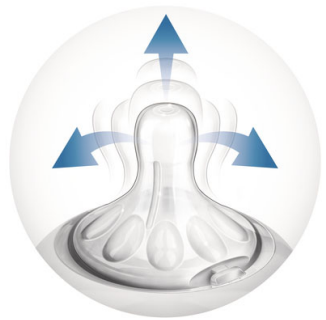

Unique comfort petals

Petals inside the nipple increase softness and flexibility without nipple collapse. Your baby will enjoy a more comfortable and contented feed.