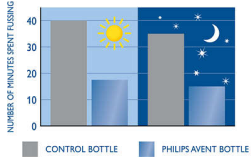

Highlights

Easy latch on

Unique valve on the nipple flexes to your baby's feeding rhythm. Milk will only flow at the pace chosen by your baby to minimize overeating and spit-up, burping and gas

Significantly reduces fussing

Sleep and nutrition are vital to your baby's health and happiness. A randomised clinical trial was carried out to see whether infant baby bottle design affects "infant behavior". The Philips Avent Classic baby bottle was shown to significantly reduce fussing by approximately 28 minutes a day as compared to the comparator bottle (46 min vs 74 min, $p=0.05$) This was especially true during the night-time.**