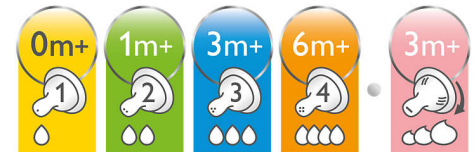

Fit your baby's growing needs

The Philips Avent Classic bottle offers different flow rates to keep up with your baby's growth. Remember that age indications are approximate as babies develop at different rates. All nipples are available in twin packs.